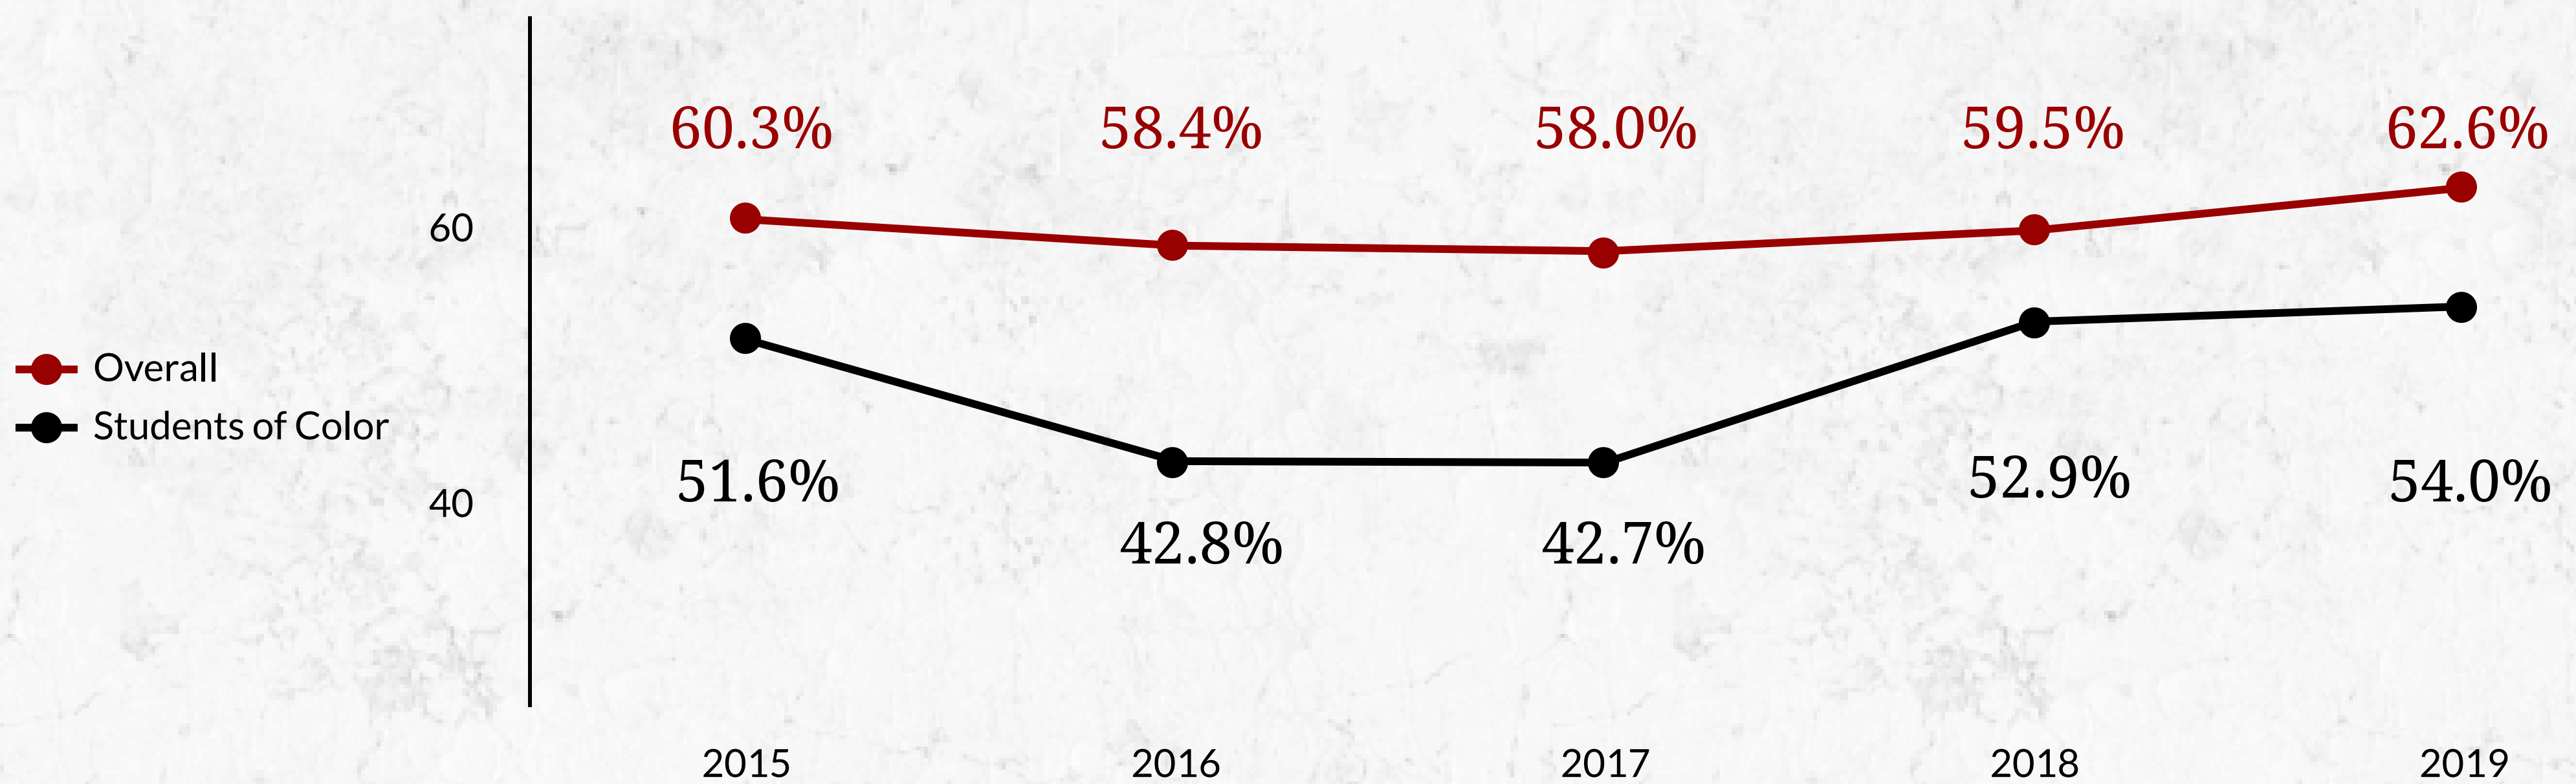

IU SOUTHEAST

Fall to Fall Retention 2019 Cohort

Retention

	2009	2019
Beginners *	62.2%	62.6%
Transfers	67.5%	73.8%

5-Year Retention Rates *

*Undergraduate, Degree-Seeking, First-Time/Beginners

Undergraduate, Degree-Seeking, Full-Time Beginner Retention Rates

Students of Color Populations Compared to Overall

	2009	2019
• Overall	63.2%	63.7%
• Hispanic	67.9%	52.7%
• African American	53.1%	46.7%
• Asian	58.3%	71.4%

At-Risk Populations Compared to Overall

• First Generation	59.6%	60.0%
• Pell Recipients	60.9%	60.8%