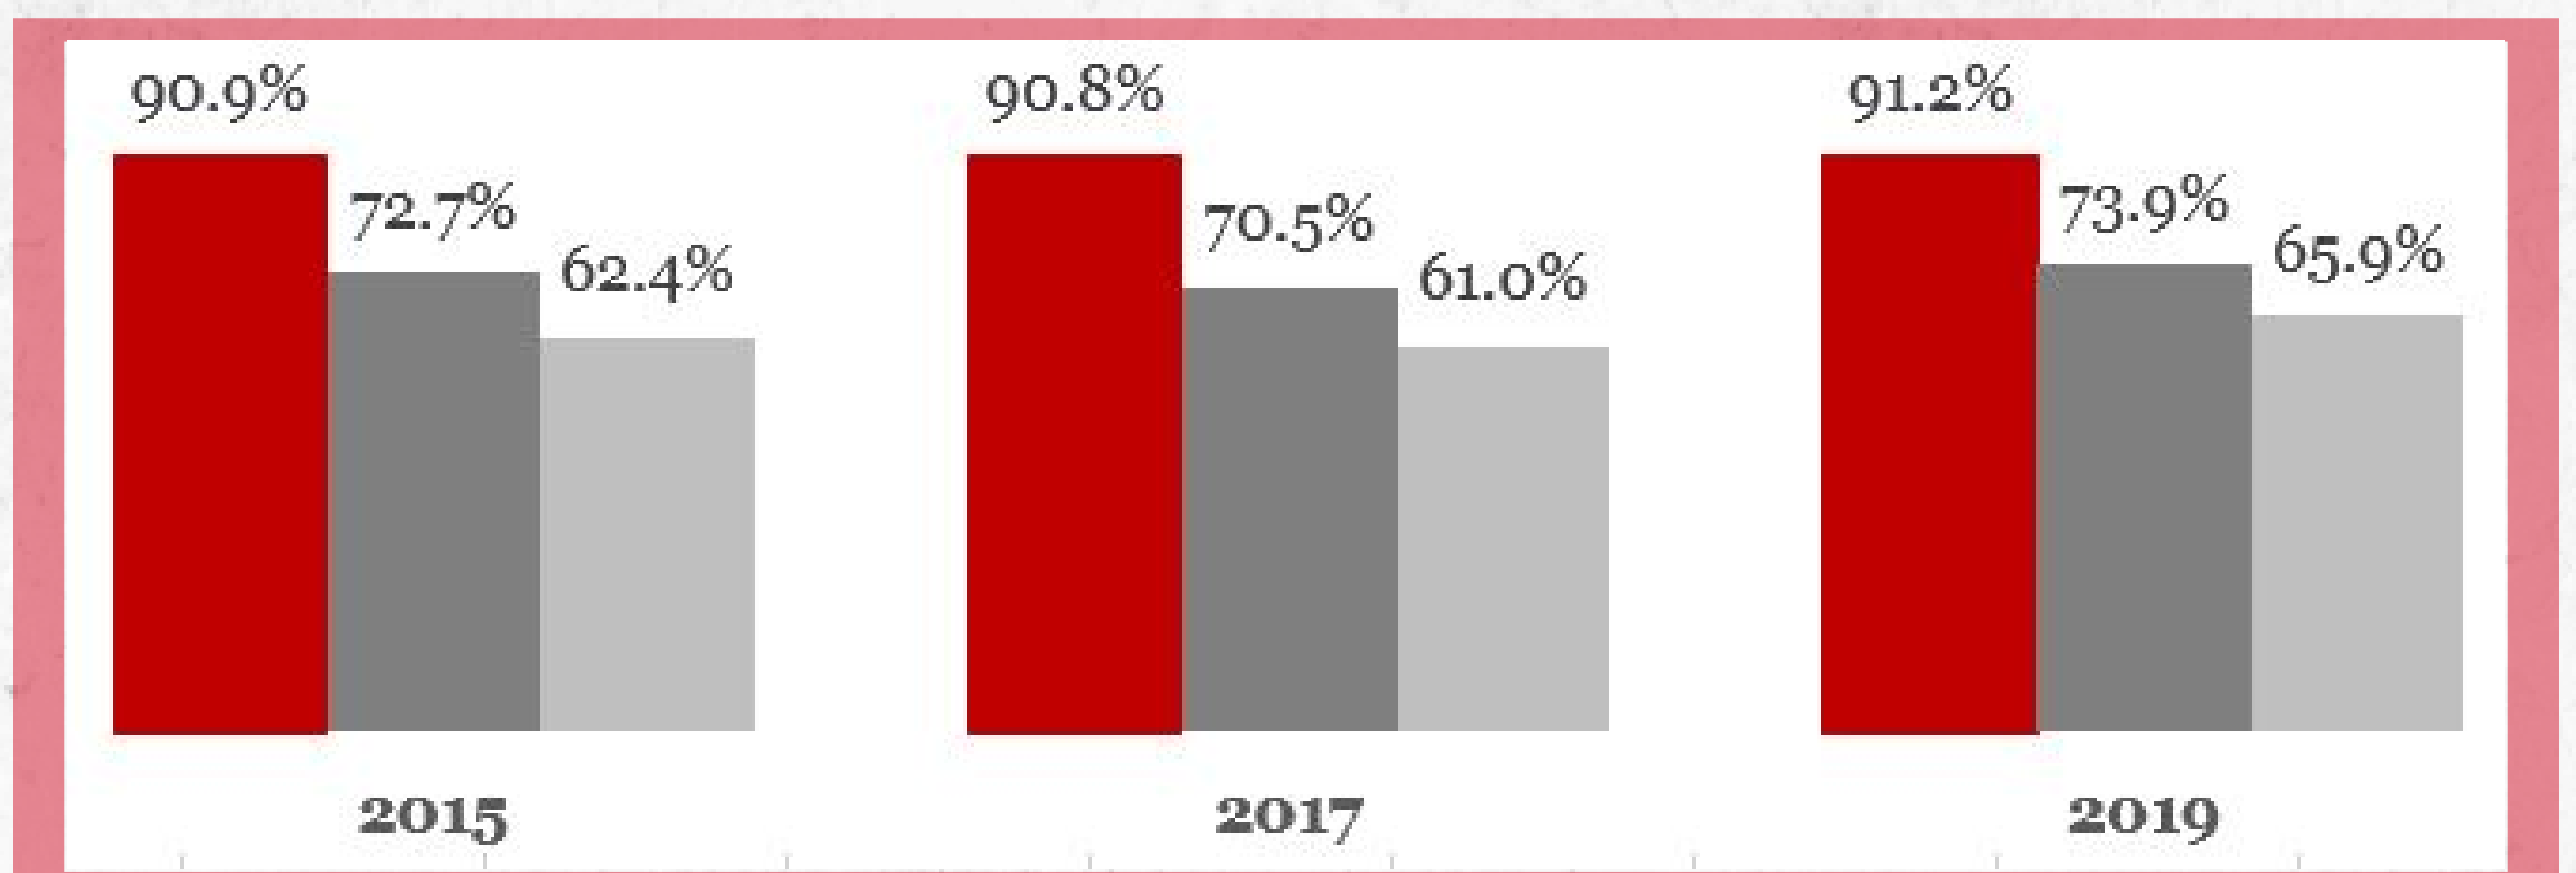

Retention Rates by Campus

- IU Bloomington
- IUPUI+IUPUC+FW
- Regional Campuses