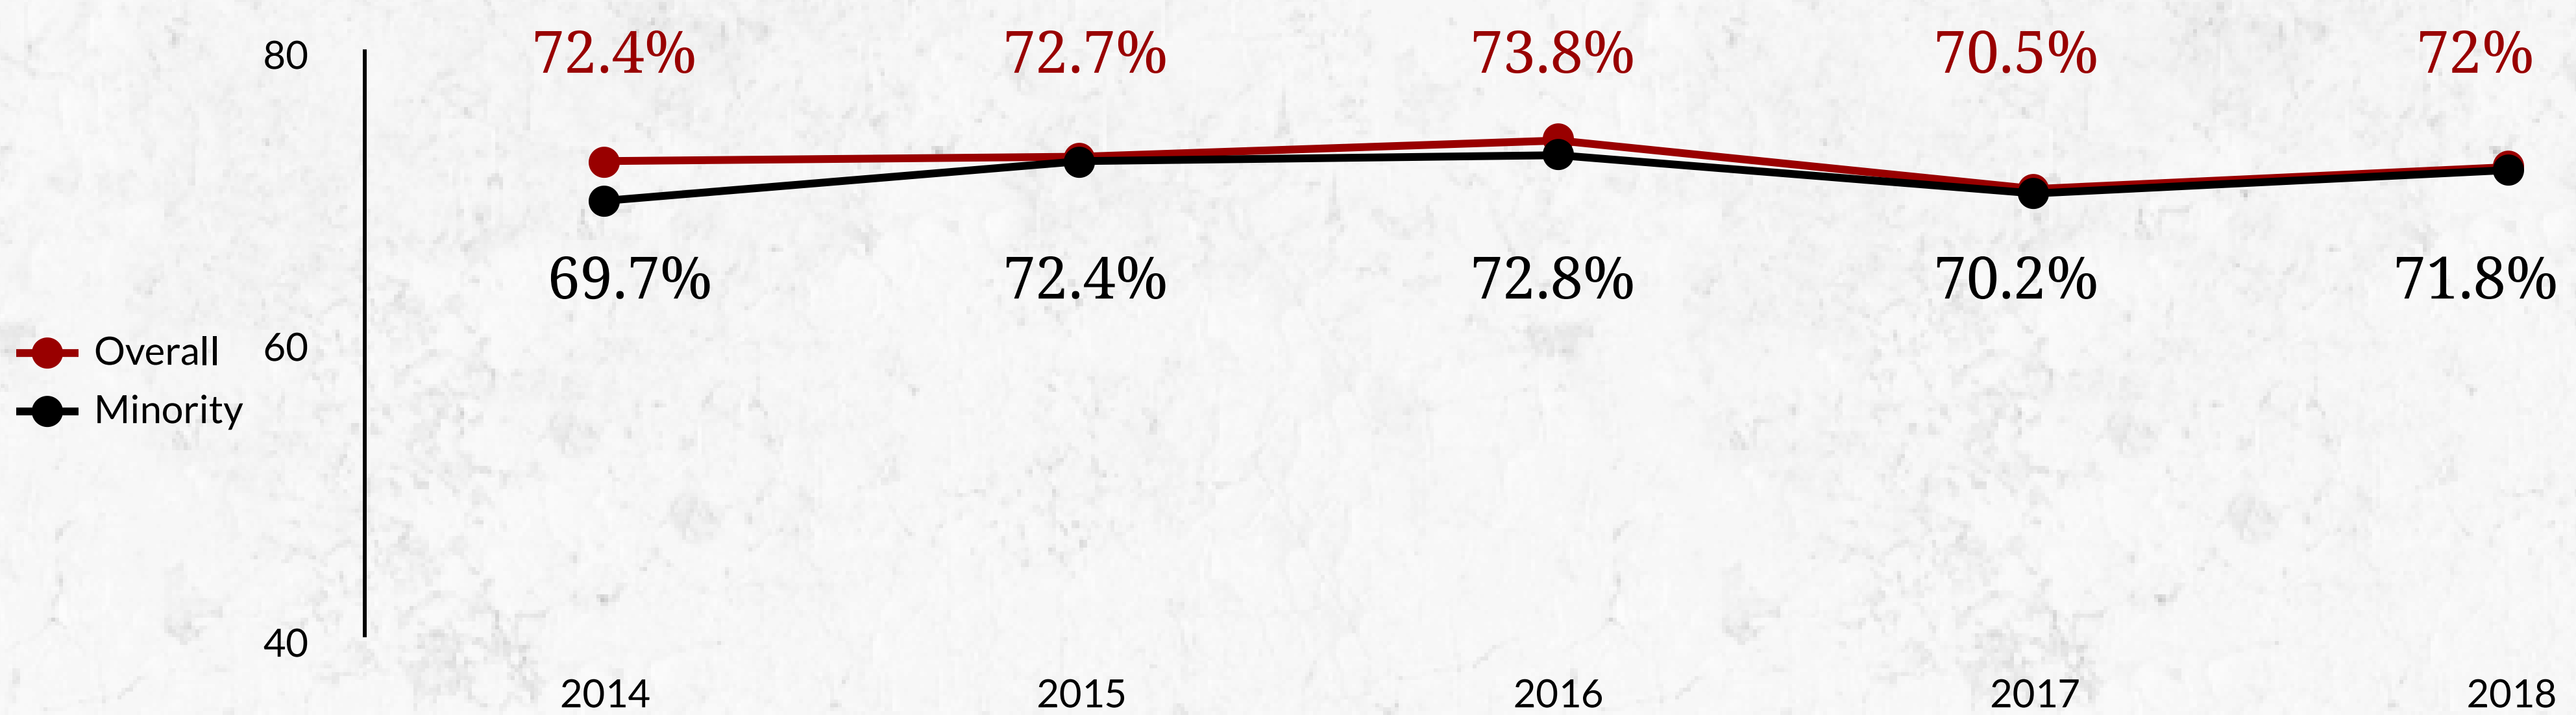

IUPUI

Fall to Fall Retention 2018 Cohort

Retention *

	2008	2018
Beginners	70.5%	72.0%
Transfers	70.3%	74.8%

5-Year Retention Rates *

*Undergraduate, Degree-Seeking, First-Time

Undergraduate, Degree-Seeking, Full-Time Beginner Retention Rates

Minority Populations Compared to Overall

	2008	2018
• Overall	> 71.9%	72.8%
• Hispanic	> 73.3%	74.4%
• African American	> 72.9%	64.5%
• Asian	> 83.2%	83.3%
• International	> 84.9%	79.5%

At-Risk Populations Compared to Overall