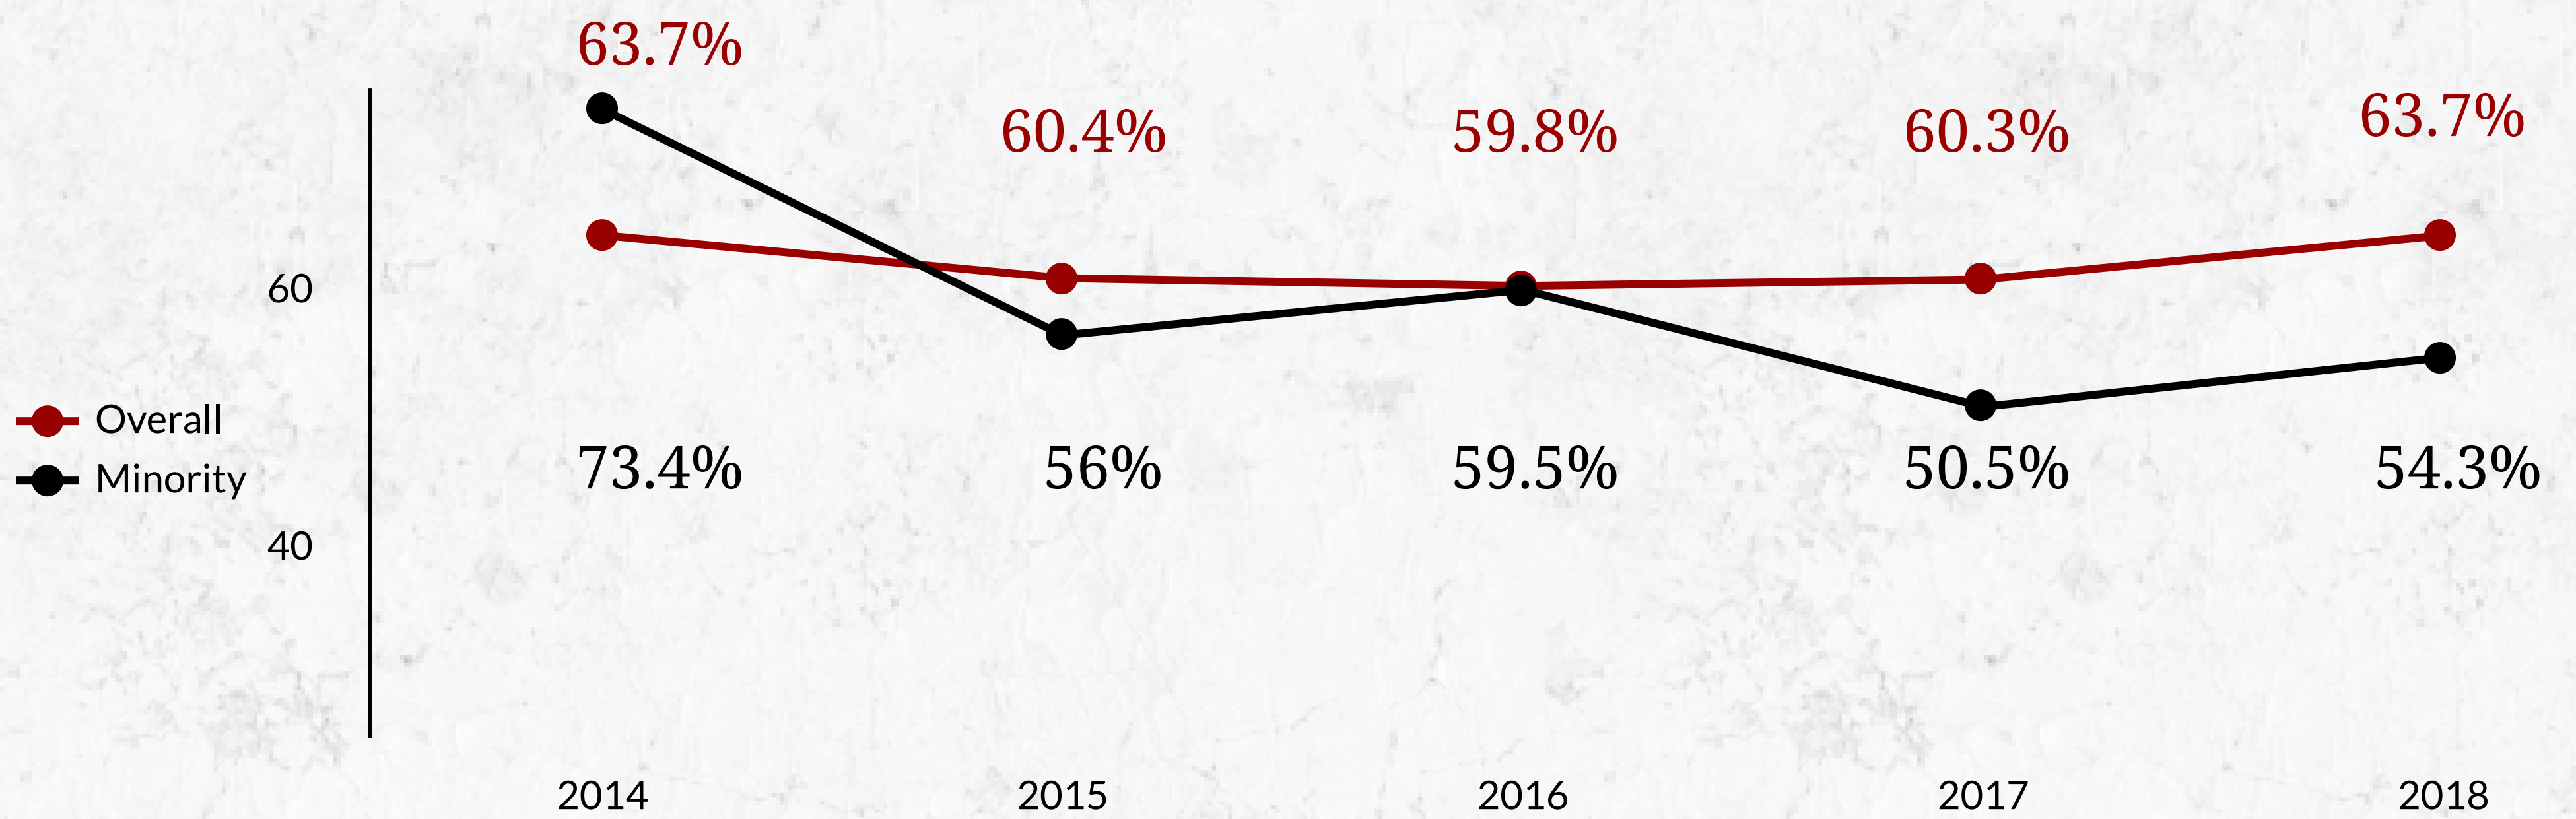

IU KOKOMO

Fall to Fall Retention 2018 Cohort

Retention *

	2008	2018
Beginners	56.9%	63.7%
Transfers	64.6%	73.3%

5-Year Retention Rates *

*Undergraduate, Degree-Seeking, First-Time

Undergraduate, Degree-Seeking, Full-Time Beginner Retention Rates

Minority Populations Compared to Overall

	2008	2018
• Overall	58.9%	64.0%
• Hispanic	62.5%	60.9%
• African American	54.5%	56.5%
• Asian	50.0%	50.0%

At-Risk Populations Compared to Overall

• First Generation	59.4%	60.1%
• Pell Recipients	53.1%	60.6%