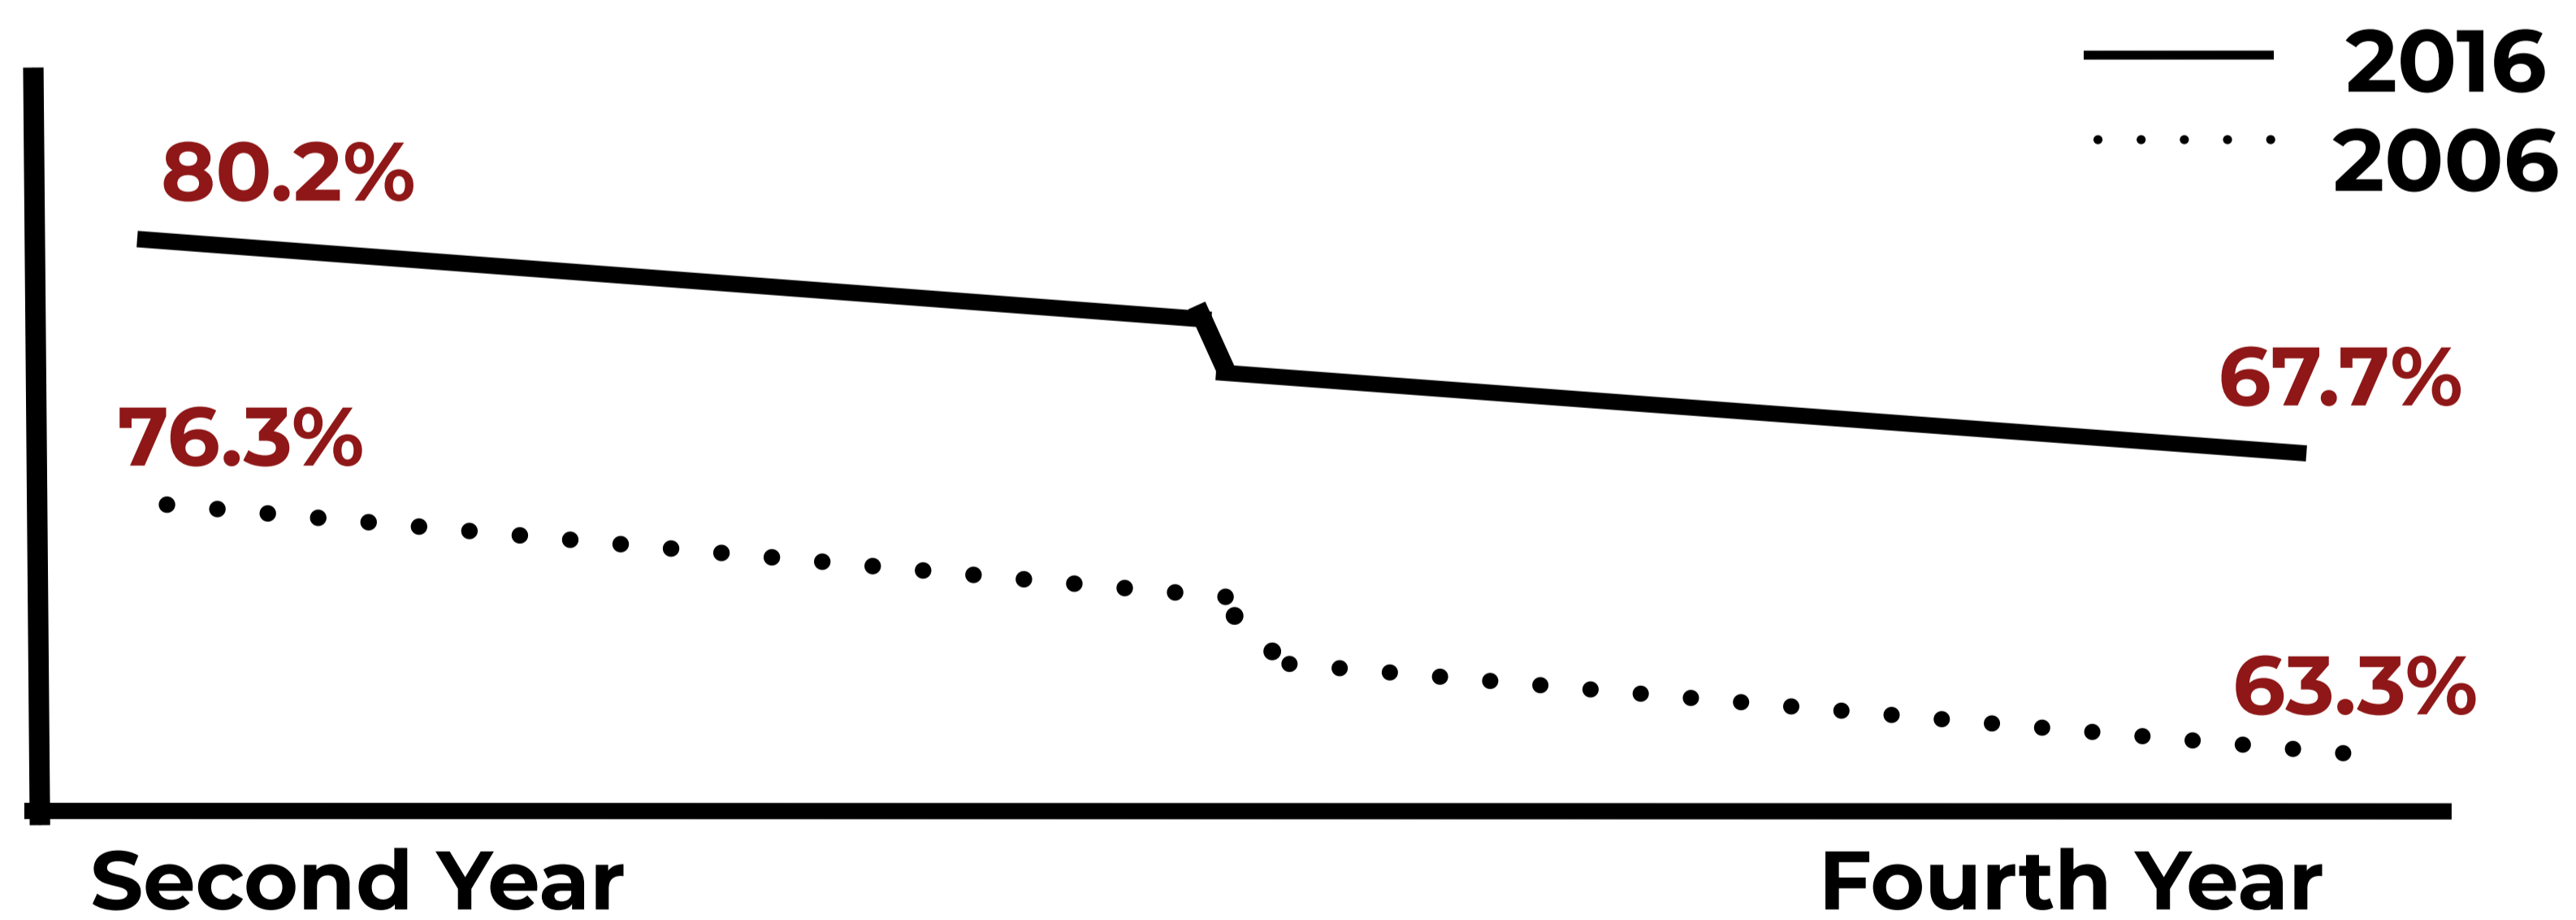

Second to Fourth Year Retention Rates