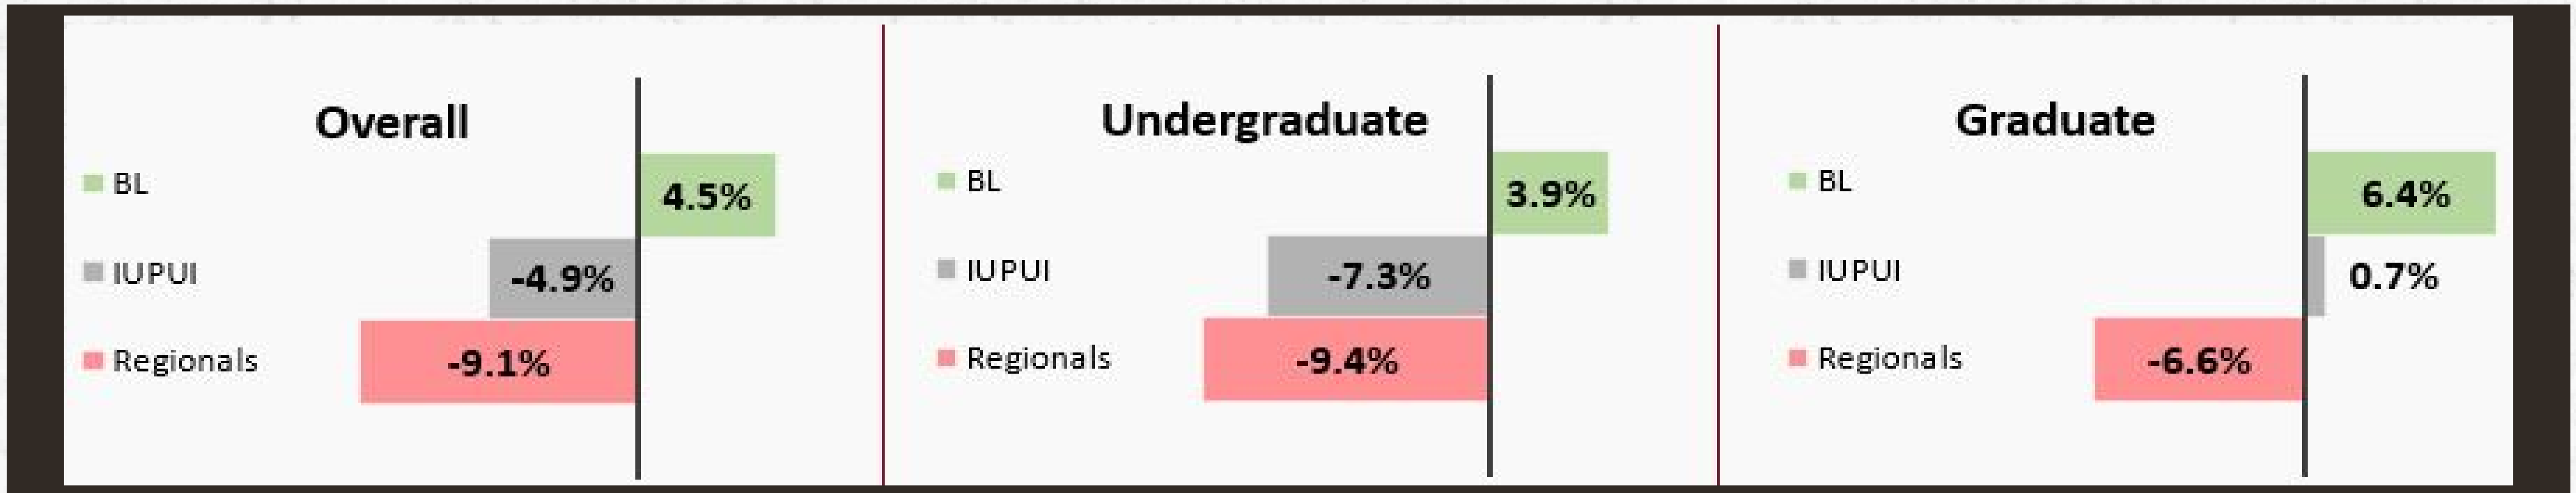

INDIANA UNIVERSITY

Spring 2022 Enrollment

Overall Enrollment

84,968	-1.3%	1,067,493	-1.8%
Total Headcount	Change from last spring	Total Credit Hours	Change from last spring

Enrollment % Changes from Spring 2021