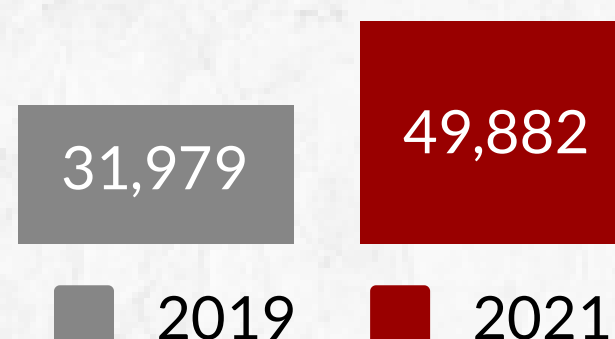

INDIANA UNIVERSITY

Fall 2021

Total Enrollment

91,084

Total Credit Hours

1,153,576.5

Enrollment % Changes from Fall 2020

Student Origin

Notables

- Full-Time 80%
- Indiana residents 68%
- Graduate beginners set a record 6,475 / +7.1%
- Transfer-in enrollment down 3,032 / -8.8%

Race/Ethnicity

Record number of:

- Domestic Students of Color 24,310
26.7% of total enrollments
- Hispanics 8,286 / +1.3% since last fall
- Asian Americans 5,779 / +10.6%

International enrollment increased to 6,519 / +5.7%
(first increase since fall 2016)

Online

Record number of students enrolled exclusively in an online program, +29.8% since 2019.

Students taking at least one online class increased almost 56% since 2019.