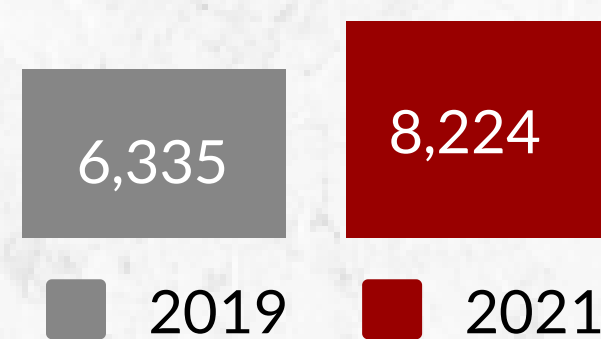

INDIANA UNIVERSITY

Fall 2021

Total Enrollment

91,084

Total Credit Hours

1,153,576.5

Enrollment % Changes from Fall 2020

Student Origin

Notables

- Full-Time 80%
- Indiana residents 68%
- Graduate beginners set a record 6,475 / +7.1%
- Transfer-in enrollment down 3,032 / -8.8%

Race/Ethnicity

Record number of:

- Domestic Students of Color 24,310
26.7% of total enrollments
- Hispanics 8,286 / +1.3% since last fall
- Asian Americans 5,779 / +10.6%

International enrollment increased to 6,519 / +5.7%
(first increase since fall 2016)

Online

Record number of students enrolled exclusively in an online program, +29.8% since 2019.

Students taking at least one online class increased almost 56% since 2019.