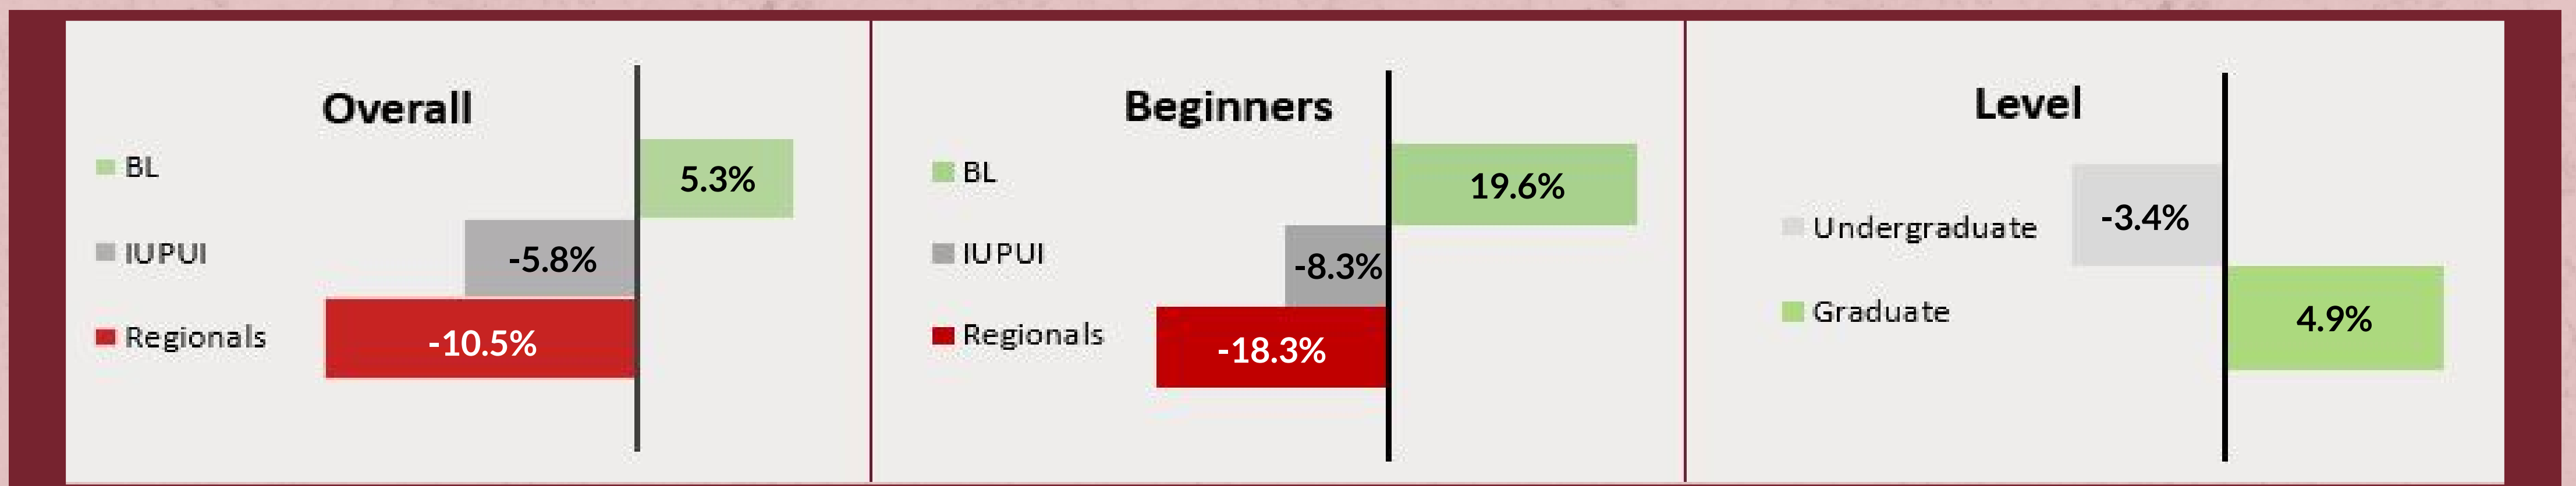

INDIANA UNIVERSITY

Fall 2021

Total Enrollment

91,084

Total Credit Hours

1,153,576.5

Enrollment % Changes from Fall 2020

Student Origin

International enrollment increased to 6,519 / +5.7%
(first increase since fall 2016)

Online

Record number of students enrolled exclusively in an online program, +29.8% since 2019.

Students taking at least one online class increased almost 56% since 2019.