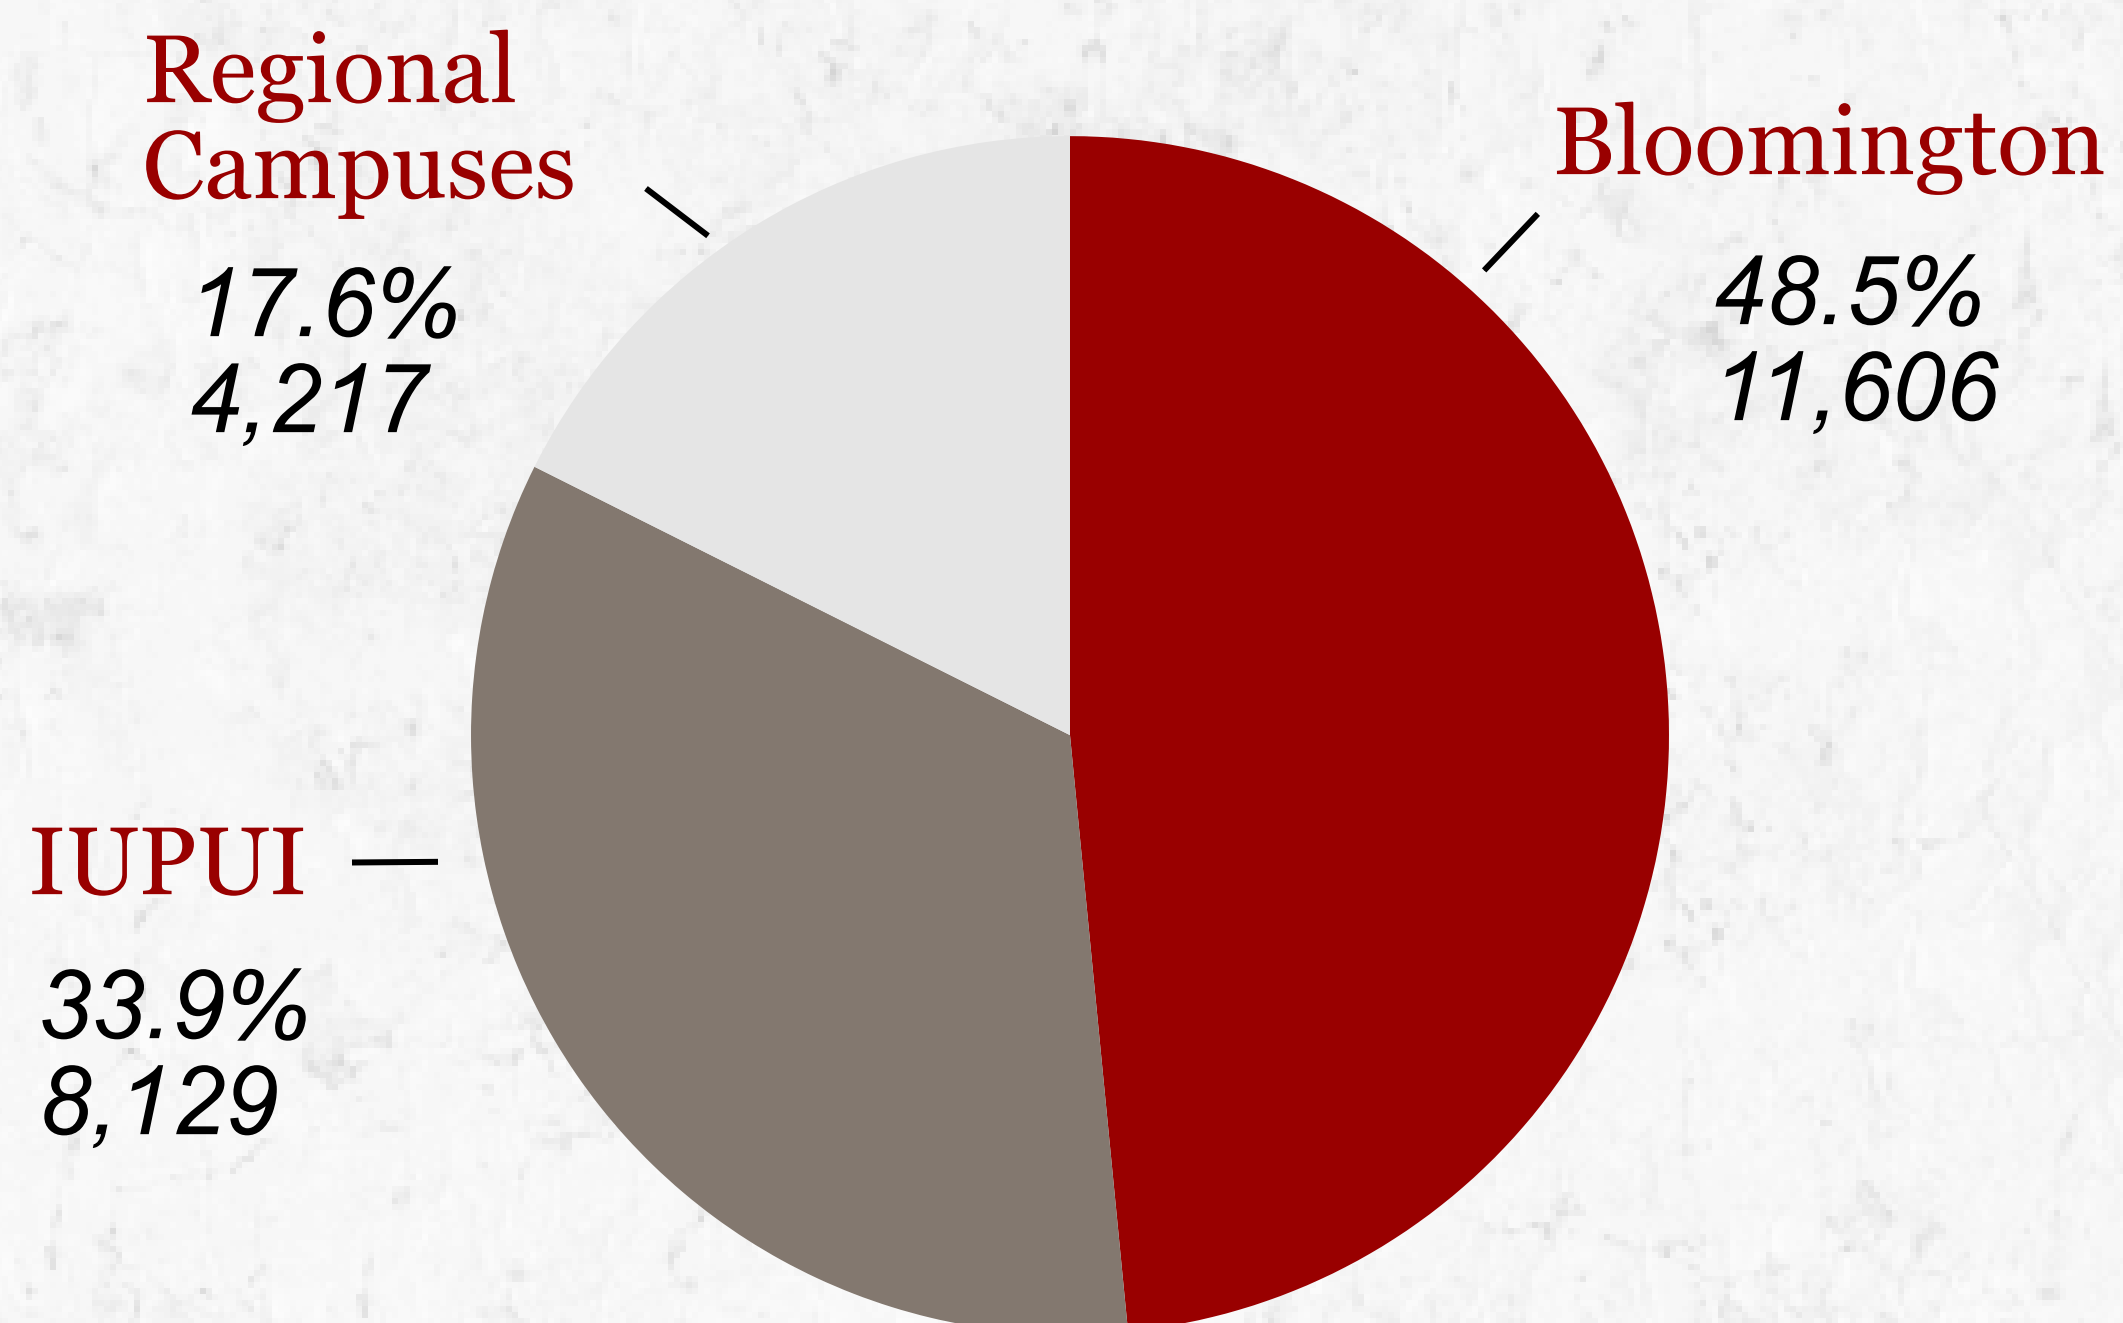

INDIANA UNIVERSITY

Degree Completion

IU System Wide

2018-2019 Completion Distribution

Degree Level

Campus

*Associate Degrees & Certificates

Bachelor Degree Breakout

- ➔ • 20% Domestic Minority
- ➔ • 56% Female
- ➔ • 75% Resident
- ➔ • 3.3 Average Cumulative GPA

Top Program Areas

- ★ Business Administration 20.6%
- ★ Nursing 6.2%
- ★ Public Administration 4.5%
- ★ General Studies 3.8%
- ★ Informatics 3.8%

39.0%
of Bachelor's
Degree
Completers