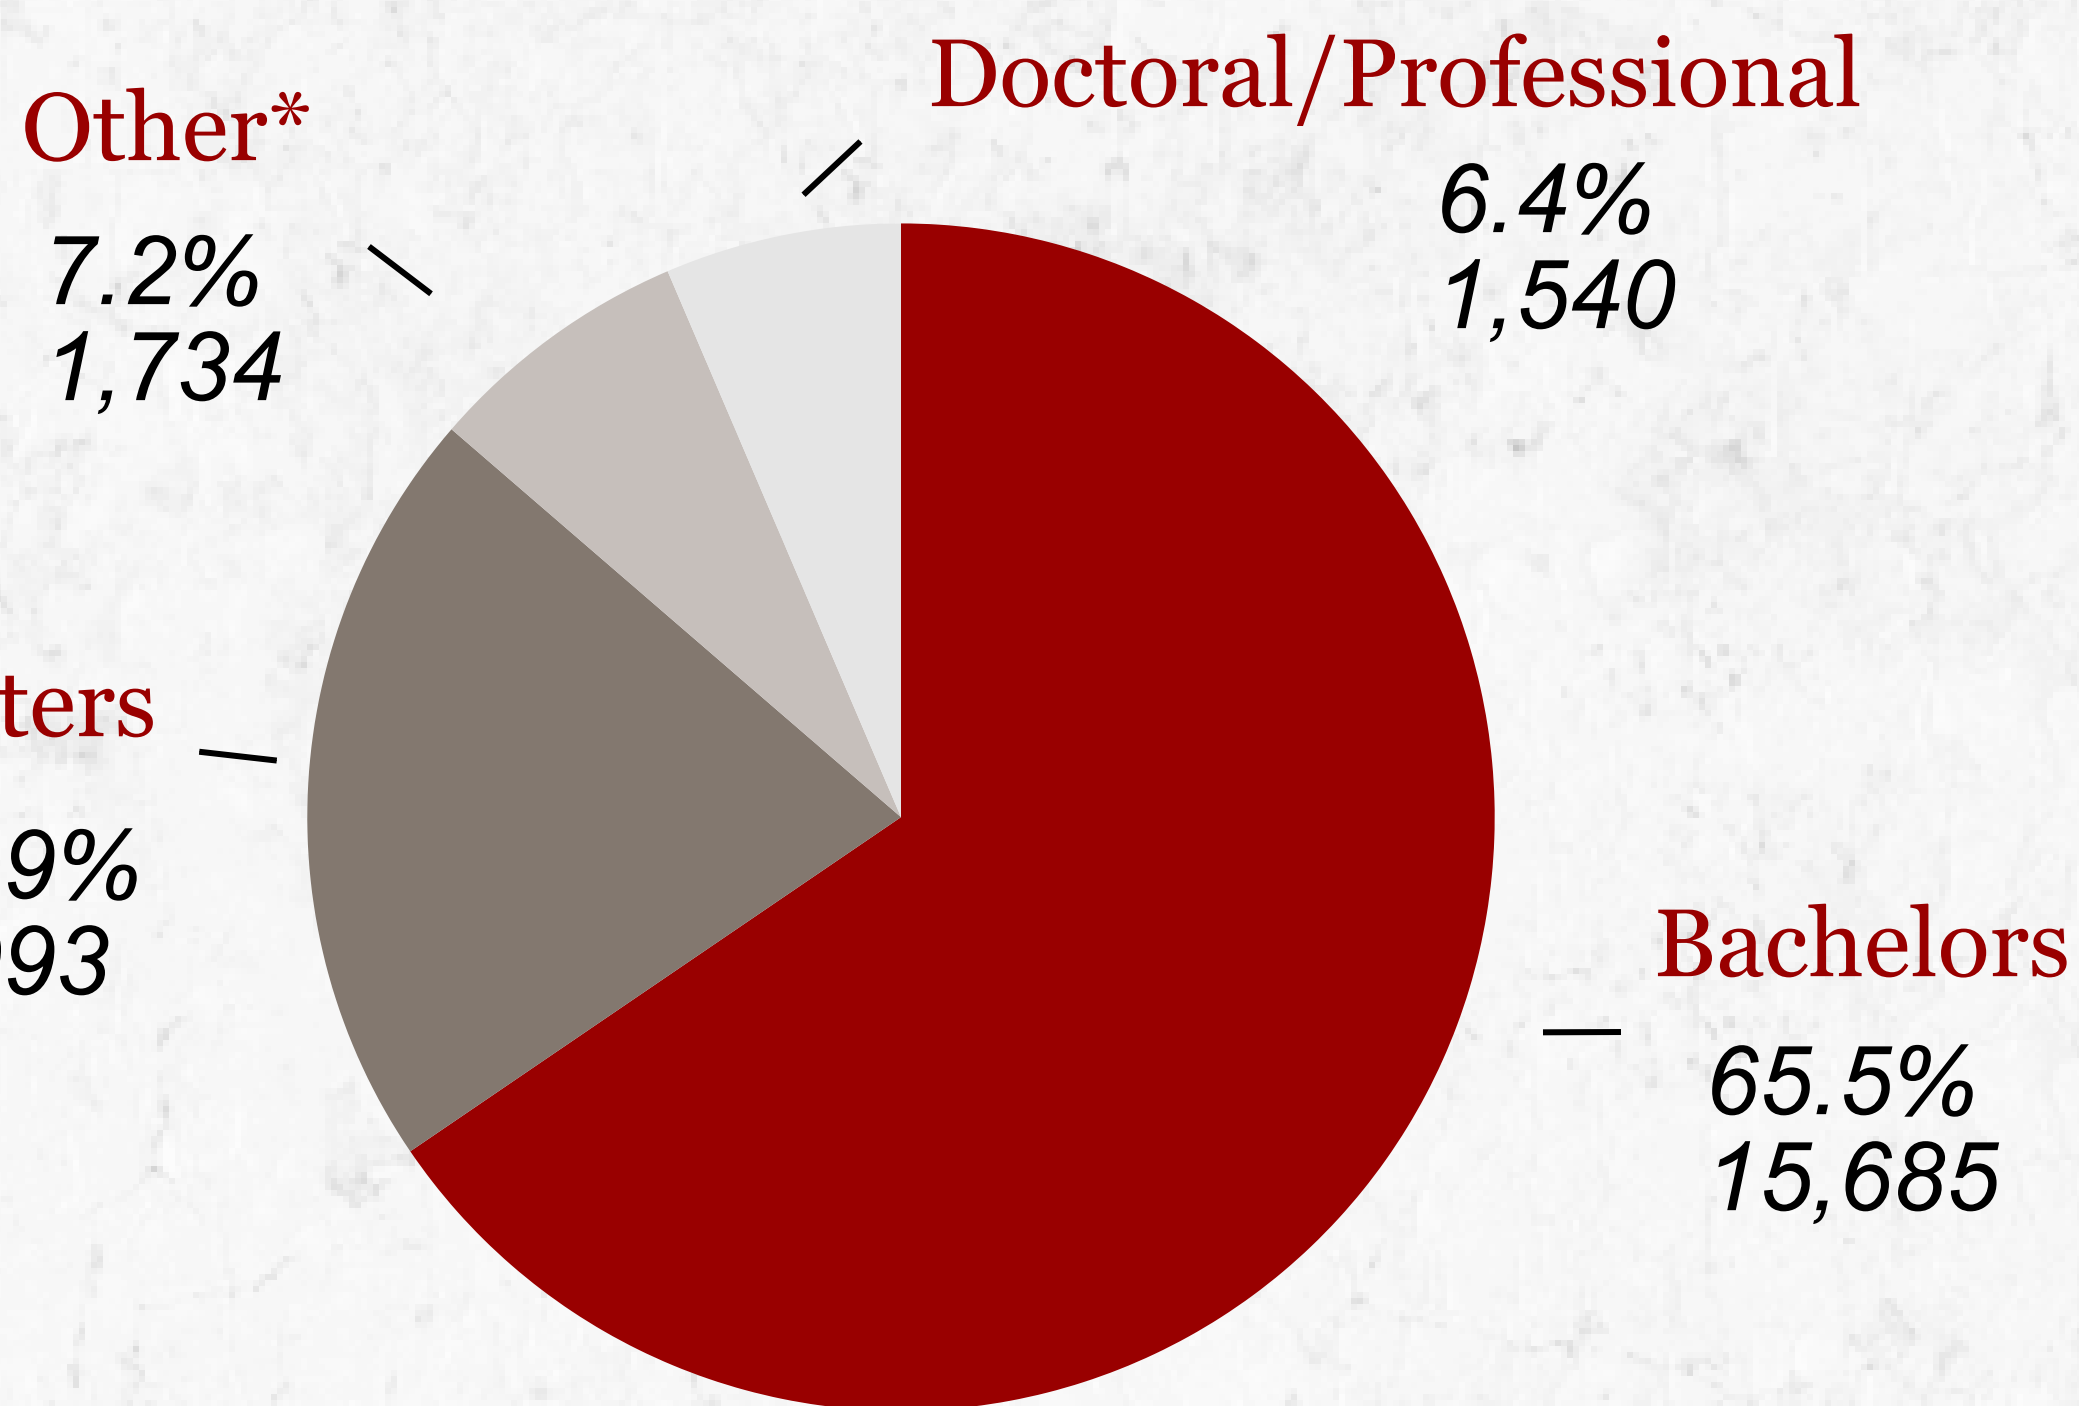

INDIANA UNIVERSITY

Degree Completion

IU System Wide

2018-2019 Completion Distribution

Degree Level

Campus

*Associate Degrees & Certificates

Bachelor Degree Breakout

- ➔ • 20% Domestic Minority
- ➔ • 56% Female
- ➔ • 75% Resident
- ➔ • 3.3 Average Cumulative GPA

Top Program Areas

- ★ Business Administration 20.6%
- ★ Nursing 6.2%
- ★ Public Administration 4.5%
- ★ General Studies 3.8%
- ★ Informatics 3.8%

39.0%
of Bachelor's
Degree
Completers