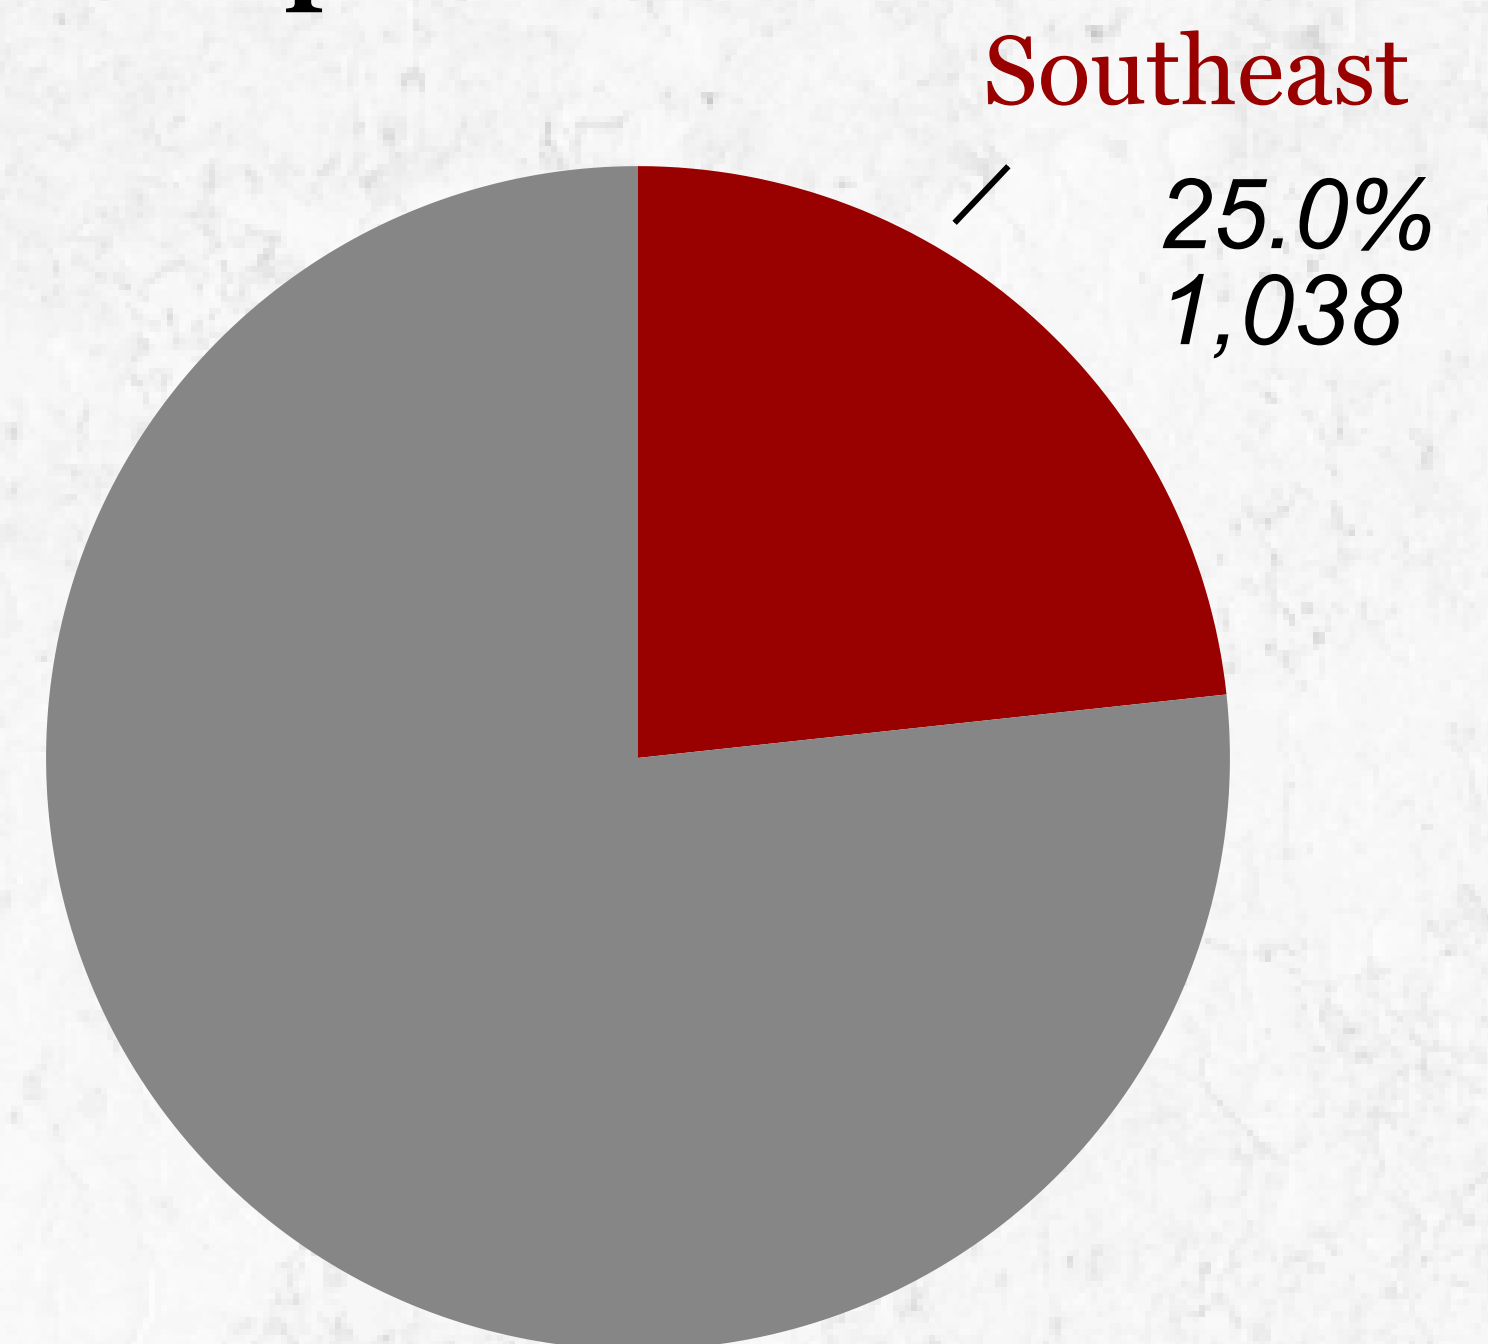

INDIANA UNIVERSITY

Degree Completion Southeast

Southeast
5 - Year Decline
-12.8%

Regional Campuses
5 - Year Decline
-1.5%

2017-2018 Completion Distribution

Degree Level

Campus Proportion to Regional Campus Total