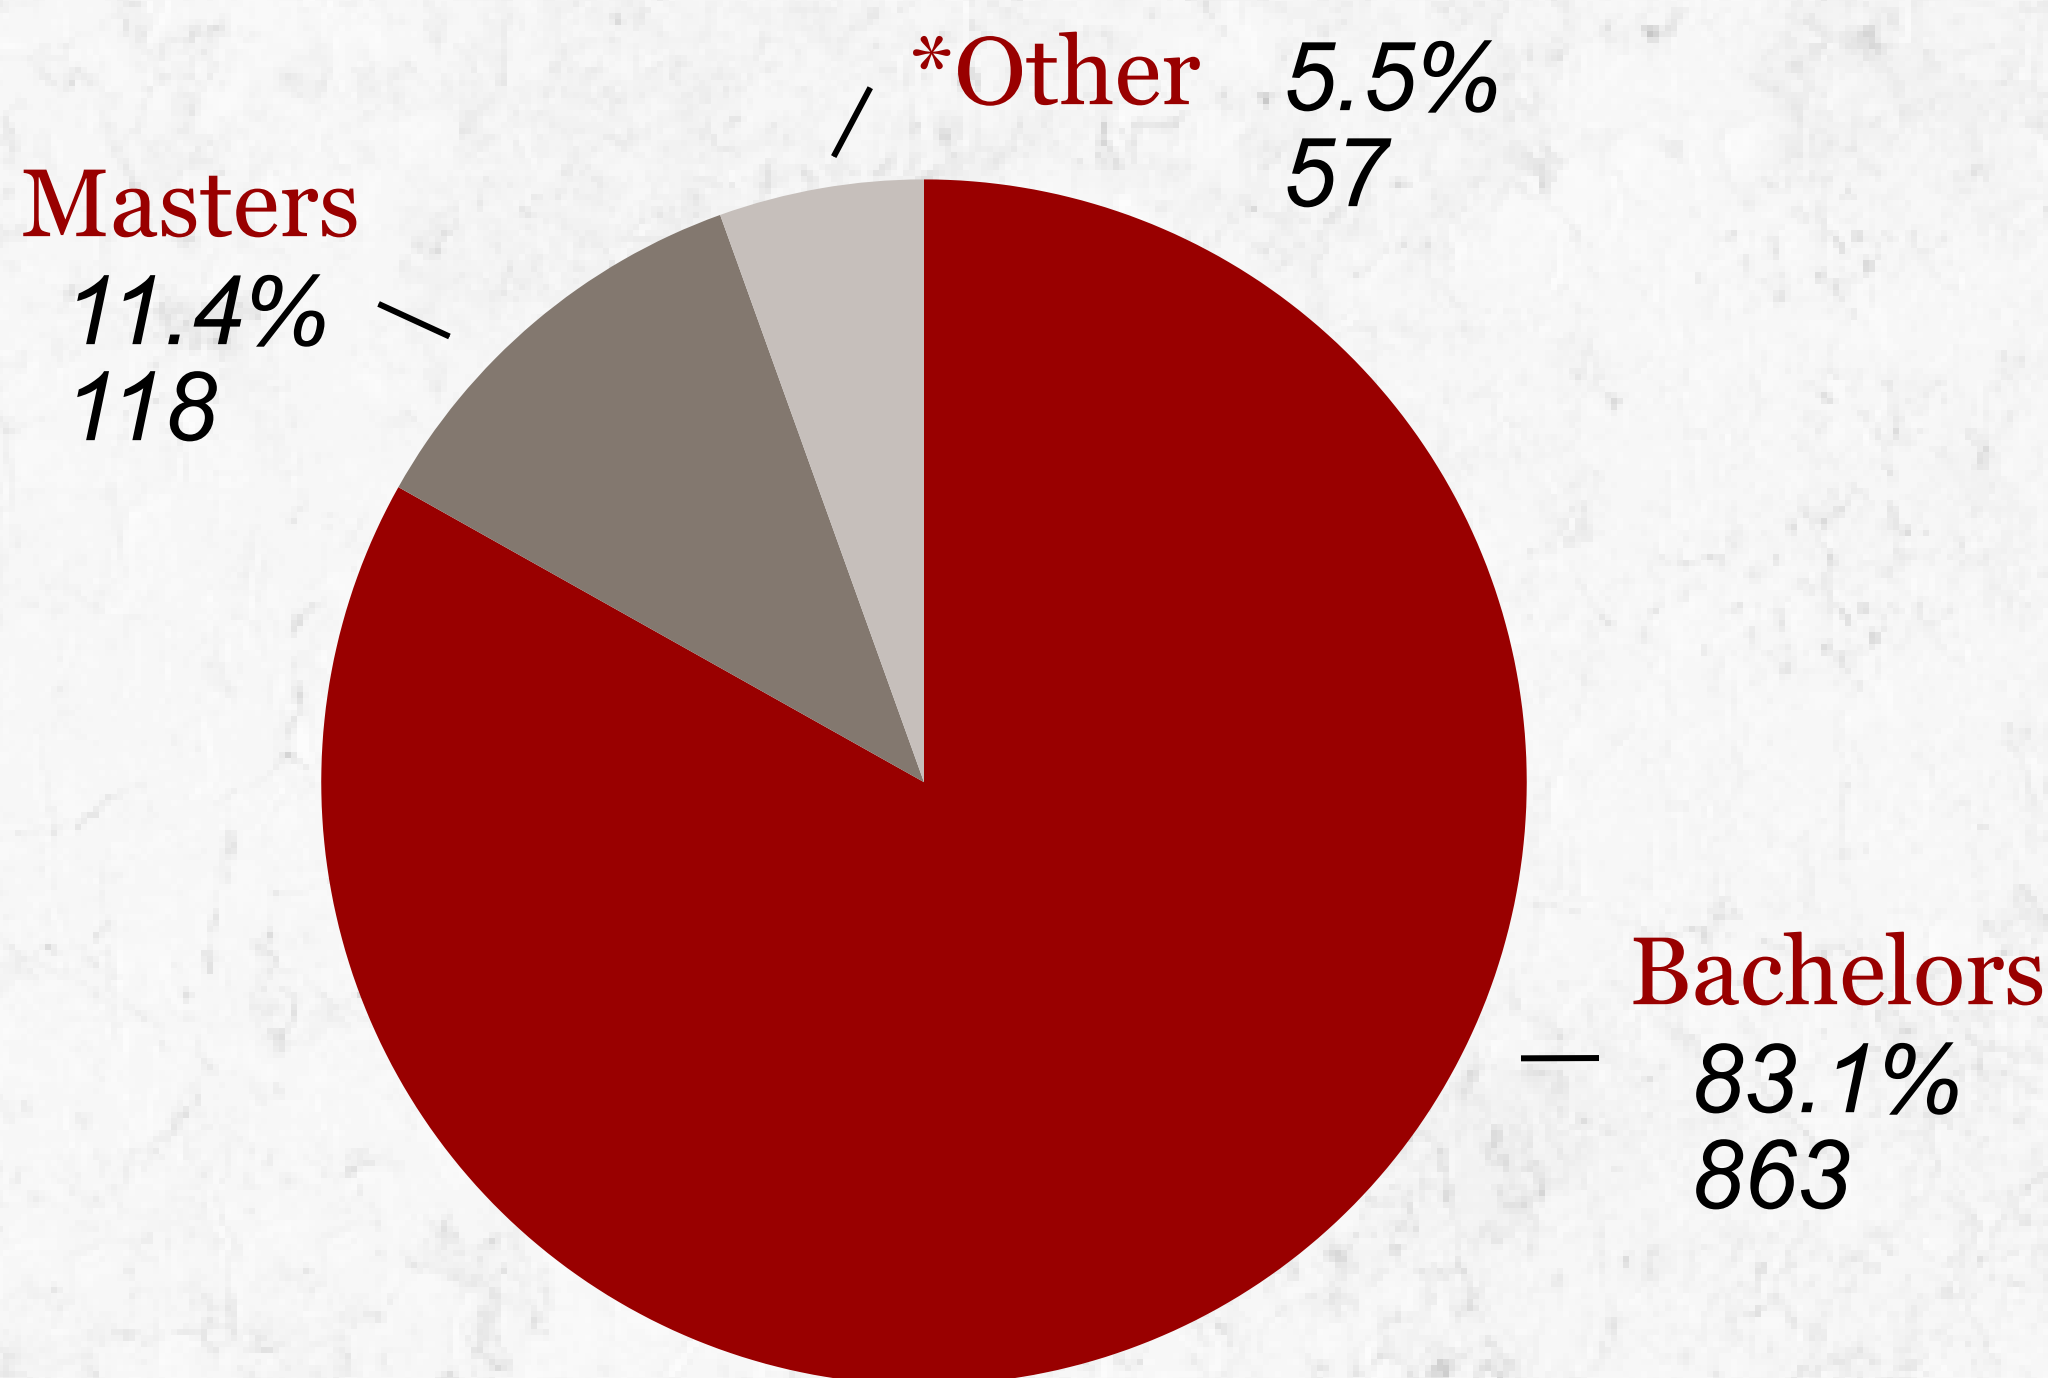

INDIANA UNIVERSITY

Degree Completion Southeast

Southeast
5 - Year Decline
-12.8%

Regional Campuses
5 - Year Decline
-1.5%

2017-2018 Completion Distribution

Degree Level

Campus Proportion to Regional Campus Total

*Associate Degrees & Certificates

Bachelor Degree Breakout

- ➔ 12% Domestic Minority
- ➔ 63% Female
- ➔ 68% Resident
- ➔ 3.2 Average Cumulative GPA

Top Program Areas

- ★ Business Administration 21.7%
- ★ Nursing 11.7%
- ★ Psychology 8.7%
- ★ General Studies 8.5%
- ★ Elementary Education 5.1%

55.6%
of Bachelor's
Degree
Completers