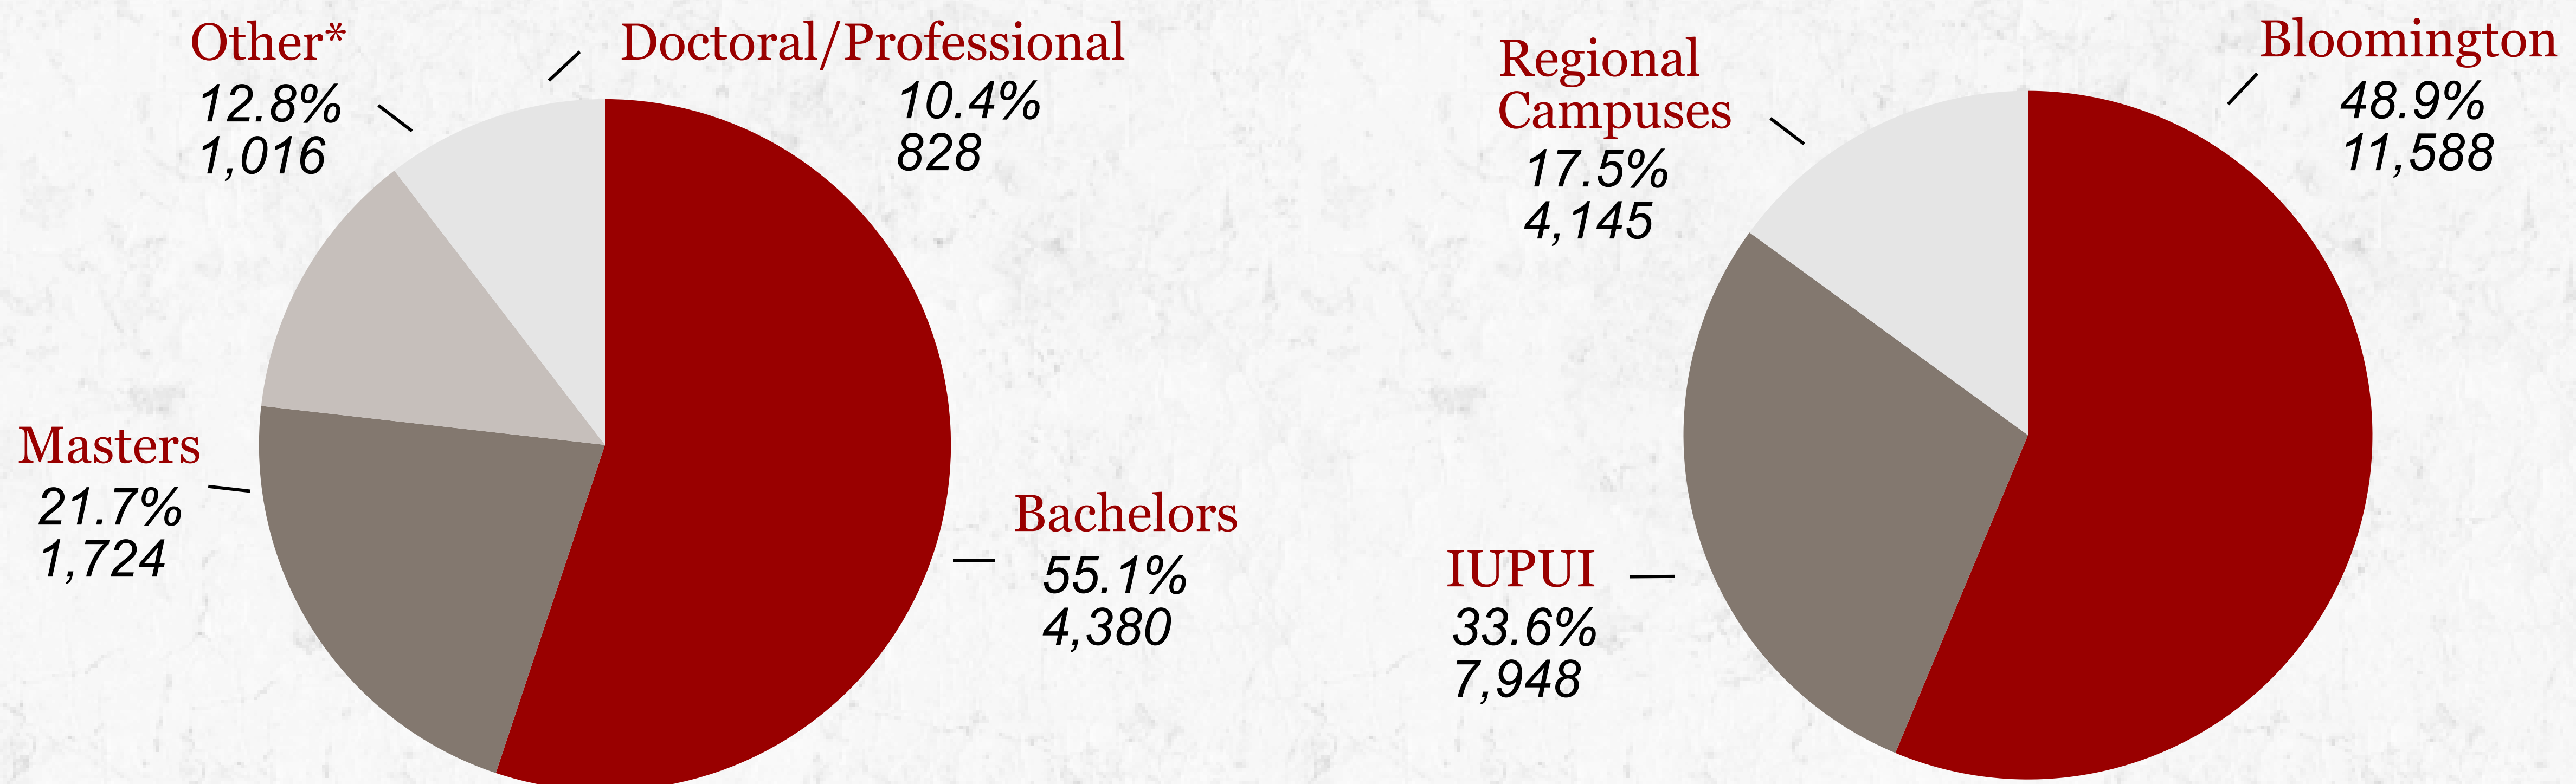

INDIANA UNIVERSITY

Degree Completion

IUPUI

↑ 5 - Year Increase 12.3%

2017-2018 Completion Distribution

Degree Level

Campus

*Associate Degrees & Certificates

Bachelor Degree Breakout

- ➔ • 23% Domestic Minority
- ➔ • 58% Female
- ➔ • 94% Resident
- ➔ • 30% First Generation
- ➔ • 3.2 Average Cumulative GPA

Top Program Areas

- ★ Business Administration 12.7%
- ★ Nursing 10.4%
- ★ General Studies 5.9%
- ★ Psychology 5.1%
- ★ Engineering 3.9%