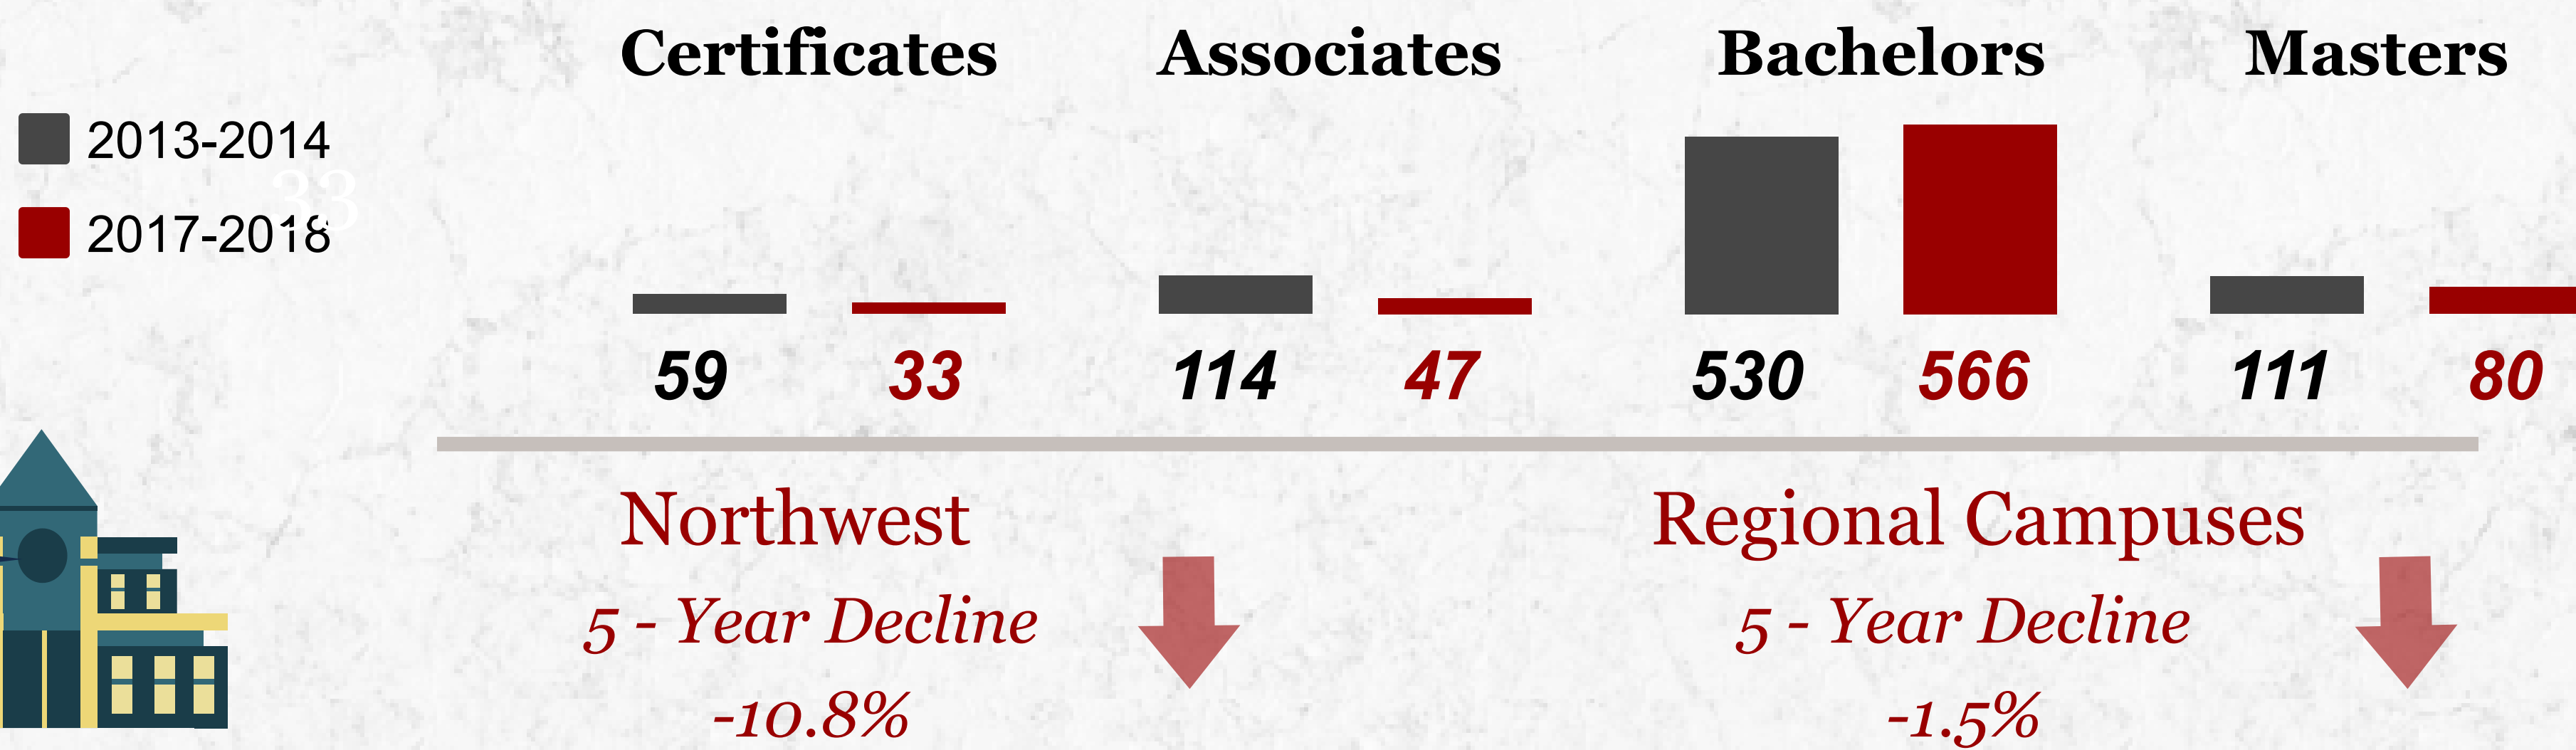

INDIANA UNIVERSITY

Degree Completion Northwest

2017-2018 Completion Distribution

*Associate Degrees & Certificates

Bachelor Degree Breakout

- ➔ 42% Domestic Minority
- ➔ 71% Female
- ➔ 98% Resident
- ➔ 3.1 Average Cumulative GPA

Top Program Areas

- ★ Business Administration 14.7%
- ★ Nursing 12.7%
- ★ General Studies 9.9%
- ★ Criminal Justice 8.8%
- ★ Psychology 6.2%

52.3%
of Bachelor's
Degree
Completers