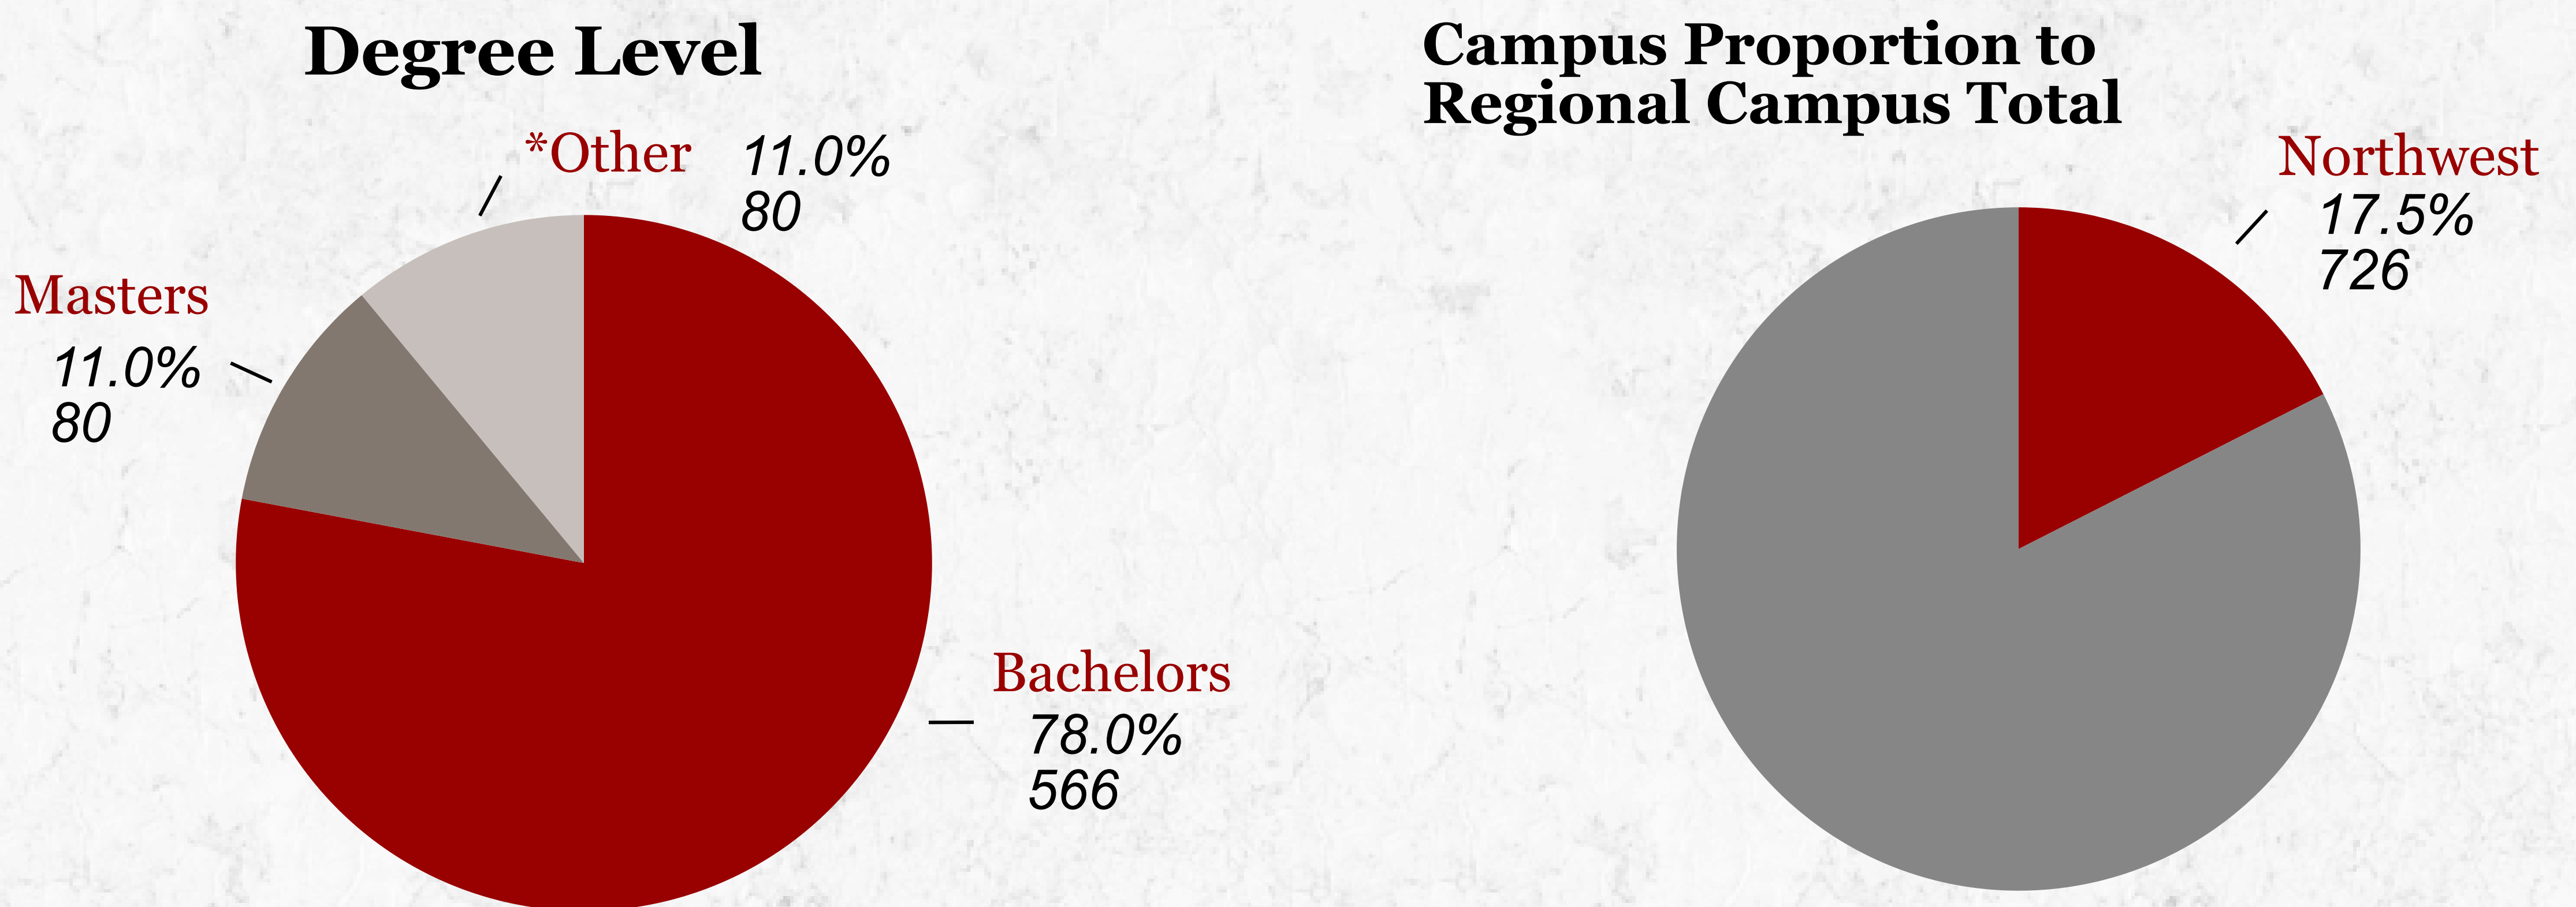

INDIANA UNIVERSITY

Degree Completion Northwest

2017-2018 Completion Distribution

*Associate Degrees & Certificates

Bachelor Degree Breakout

- ➔ 42% Domestic Minority
- ➔ 71% Female
- ➔ 98% Resident
- ➔ 3.1 Average Cumulative GPA

Top Program Areas

- ★ Business Administration 14.7%
- ★ Nursing 12.7%
- ★ General Studies 9.9%
- ★ Criminal Justice 8.8%
- ★ Psychology 6.2%

52.3%
of Bachelor's
Degree
Completers