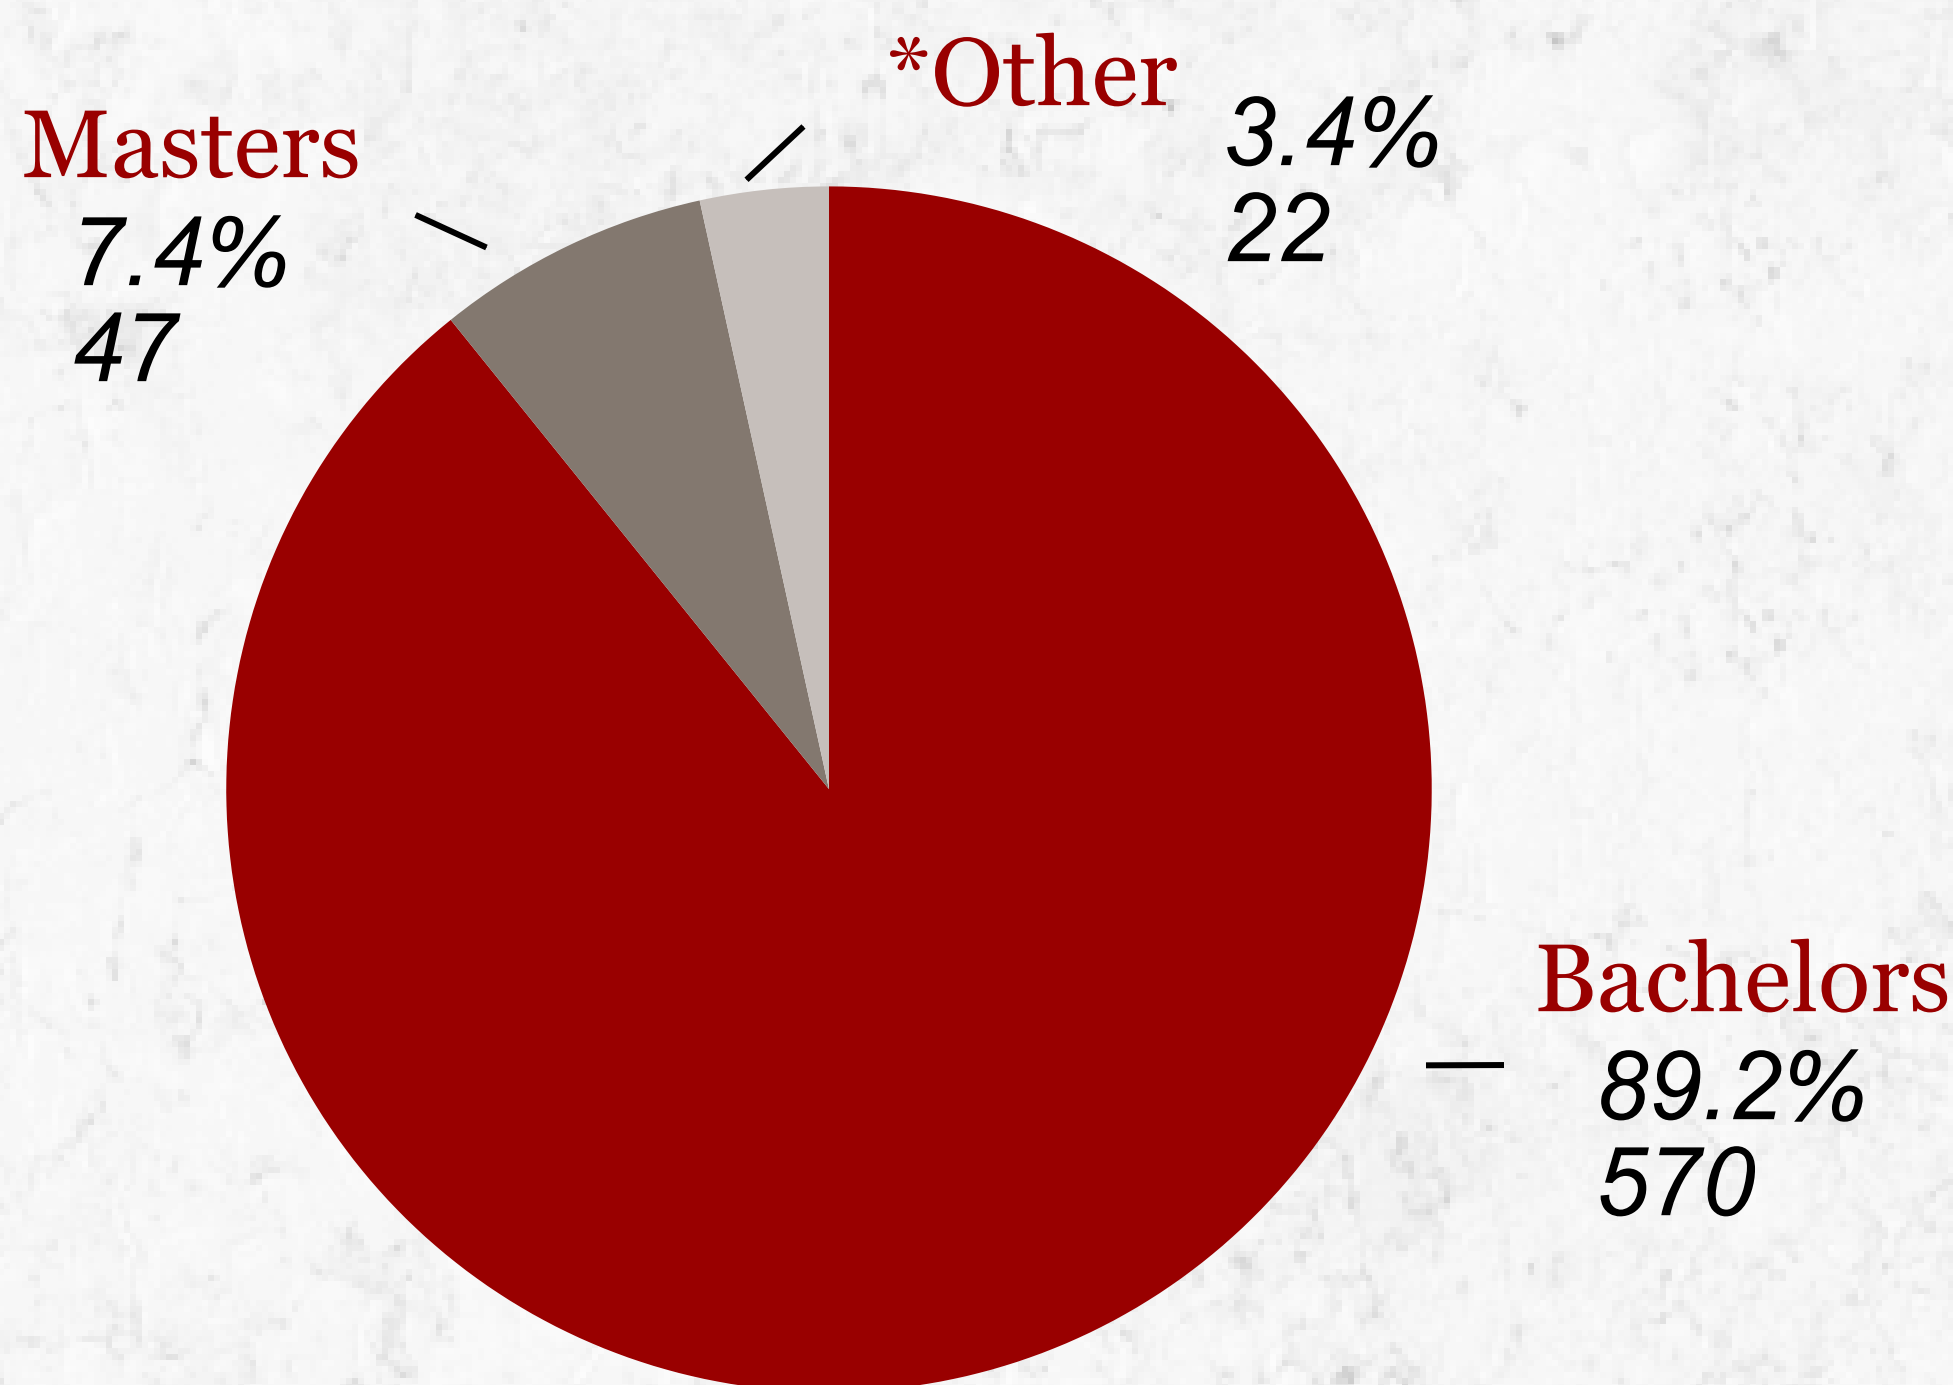

INDIANA UNIVERSITY

Degree Completion Kokomo

Kokomo
5 - Year Increase
13.3%

Regional Campuses
5 - Year Decline
-1.5%

2017-2018 Completion Distribution

Degree Level

Campus Proportion to Regional Campus Total

*Associate Degrees & Certificates

Bachelor Degree Breakout

- ➔ 12% Domestic Minority
- ➔ 69% Female
- ➔ 99% Resident
- ➔ 3.2 Average Cumulative GPA

Top Program Areas

- ★ Nursing 26.1%
- ★ Business Administration 10.7%
- ★ General Studies 10.2%
- ★ Health Sciences 7.0%
- ★ Criminal Justice 6.1%