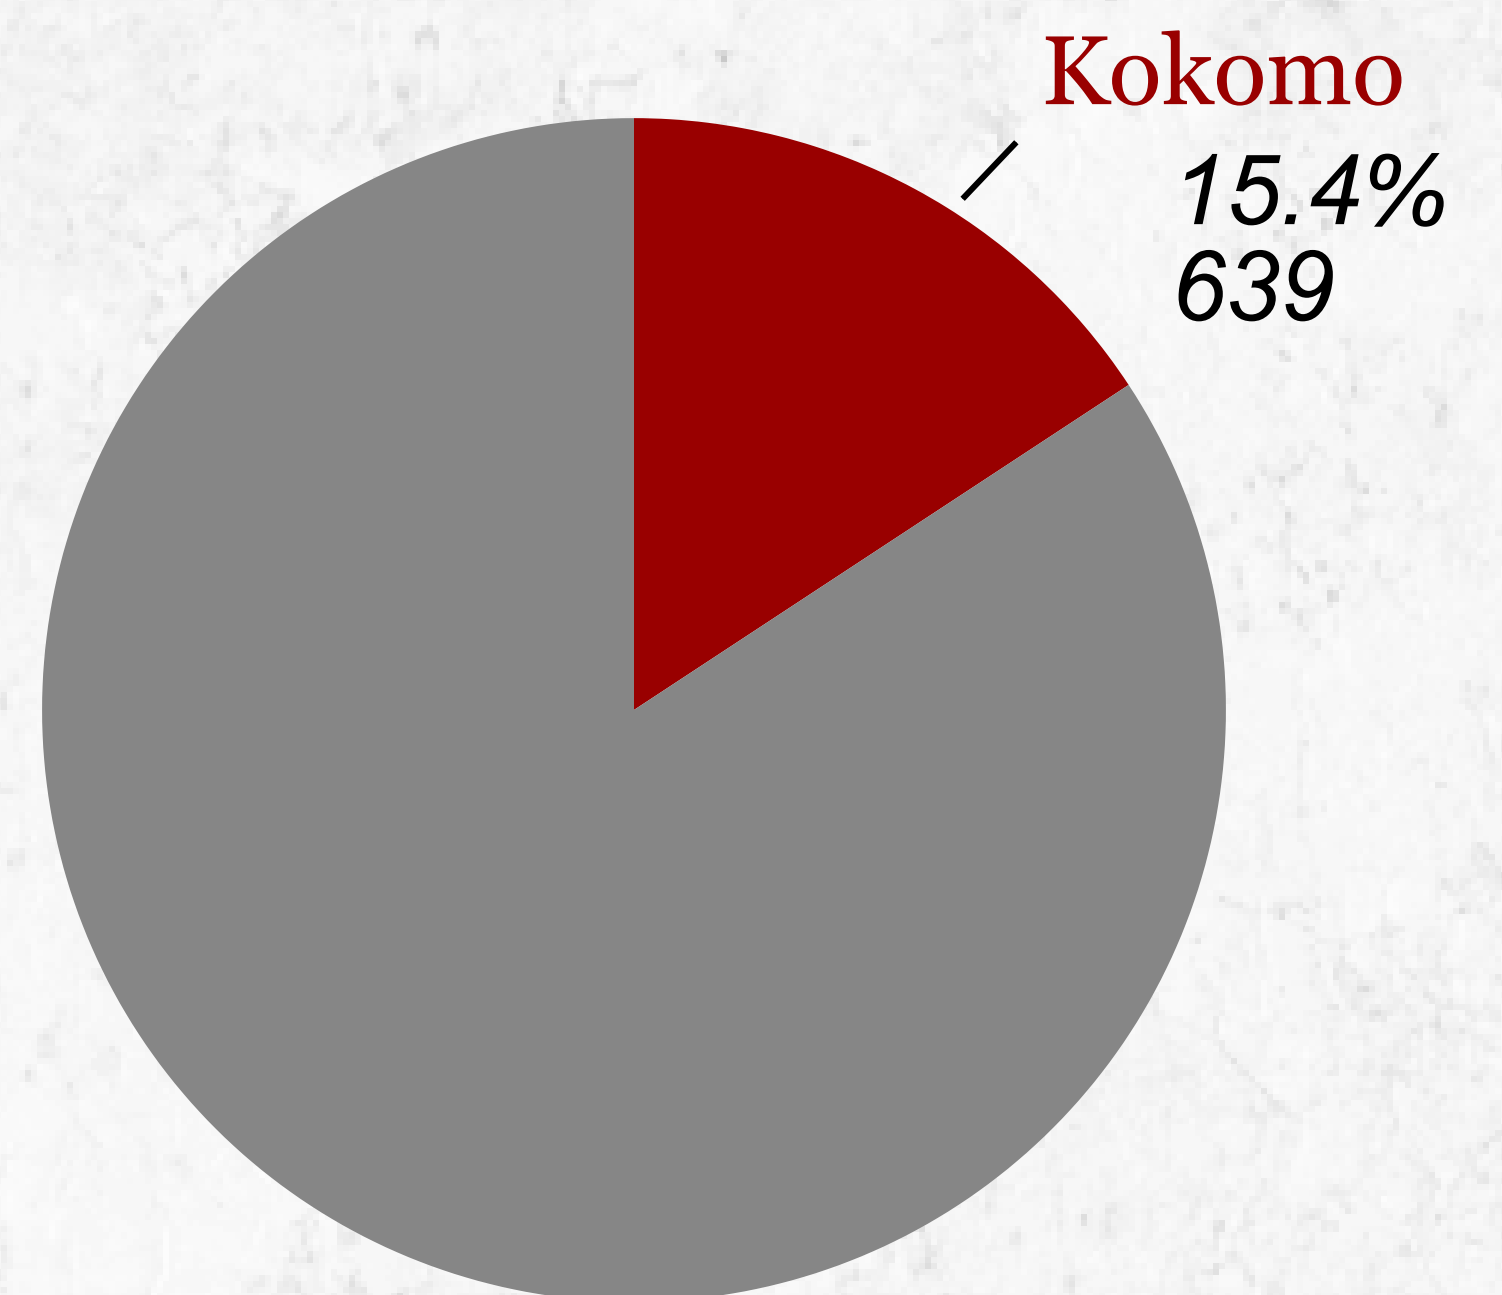

INDIANA UNIVERSITY

Degree Completion Kokomo

Kokomo
5 - Year Increase
13.3%

Regional Campuses
5 - Year Decline
-1.5%

2017-2018 Completion Distribution

Degree Level

Campus Proportion to Regional Campus Total

*Associate Degrees & Certificates

Bachelor Degree Breakout

- ➔ 12% Domestic Minority
- ➔ 69% Female
- ➔ 99% Resident
- ➔ 3.2 Average Cumulative GPA

Top Program Areas

- ★ Nursing 26.1%
- ★ Business Administration 10.7%
- ★ General Studies 10.2%
- ★ Health Sciences 7.0%
- ★ Criminal Justice 6.1%