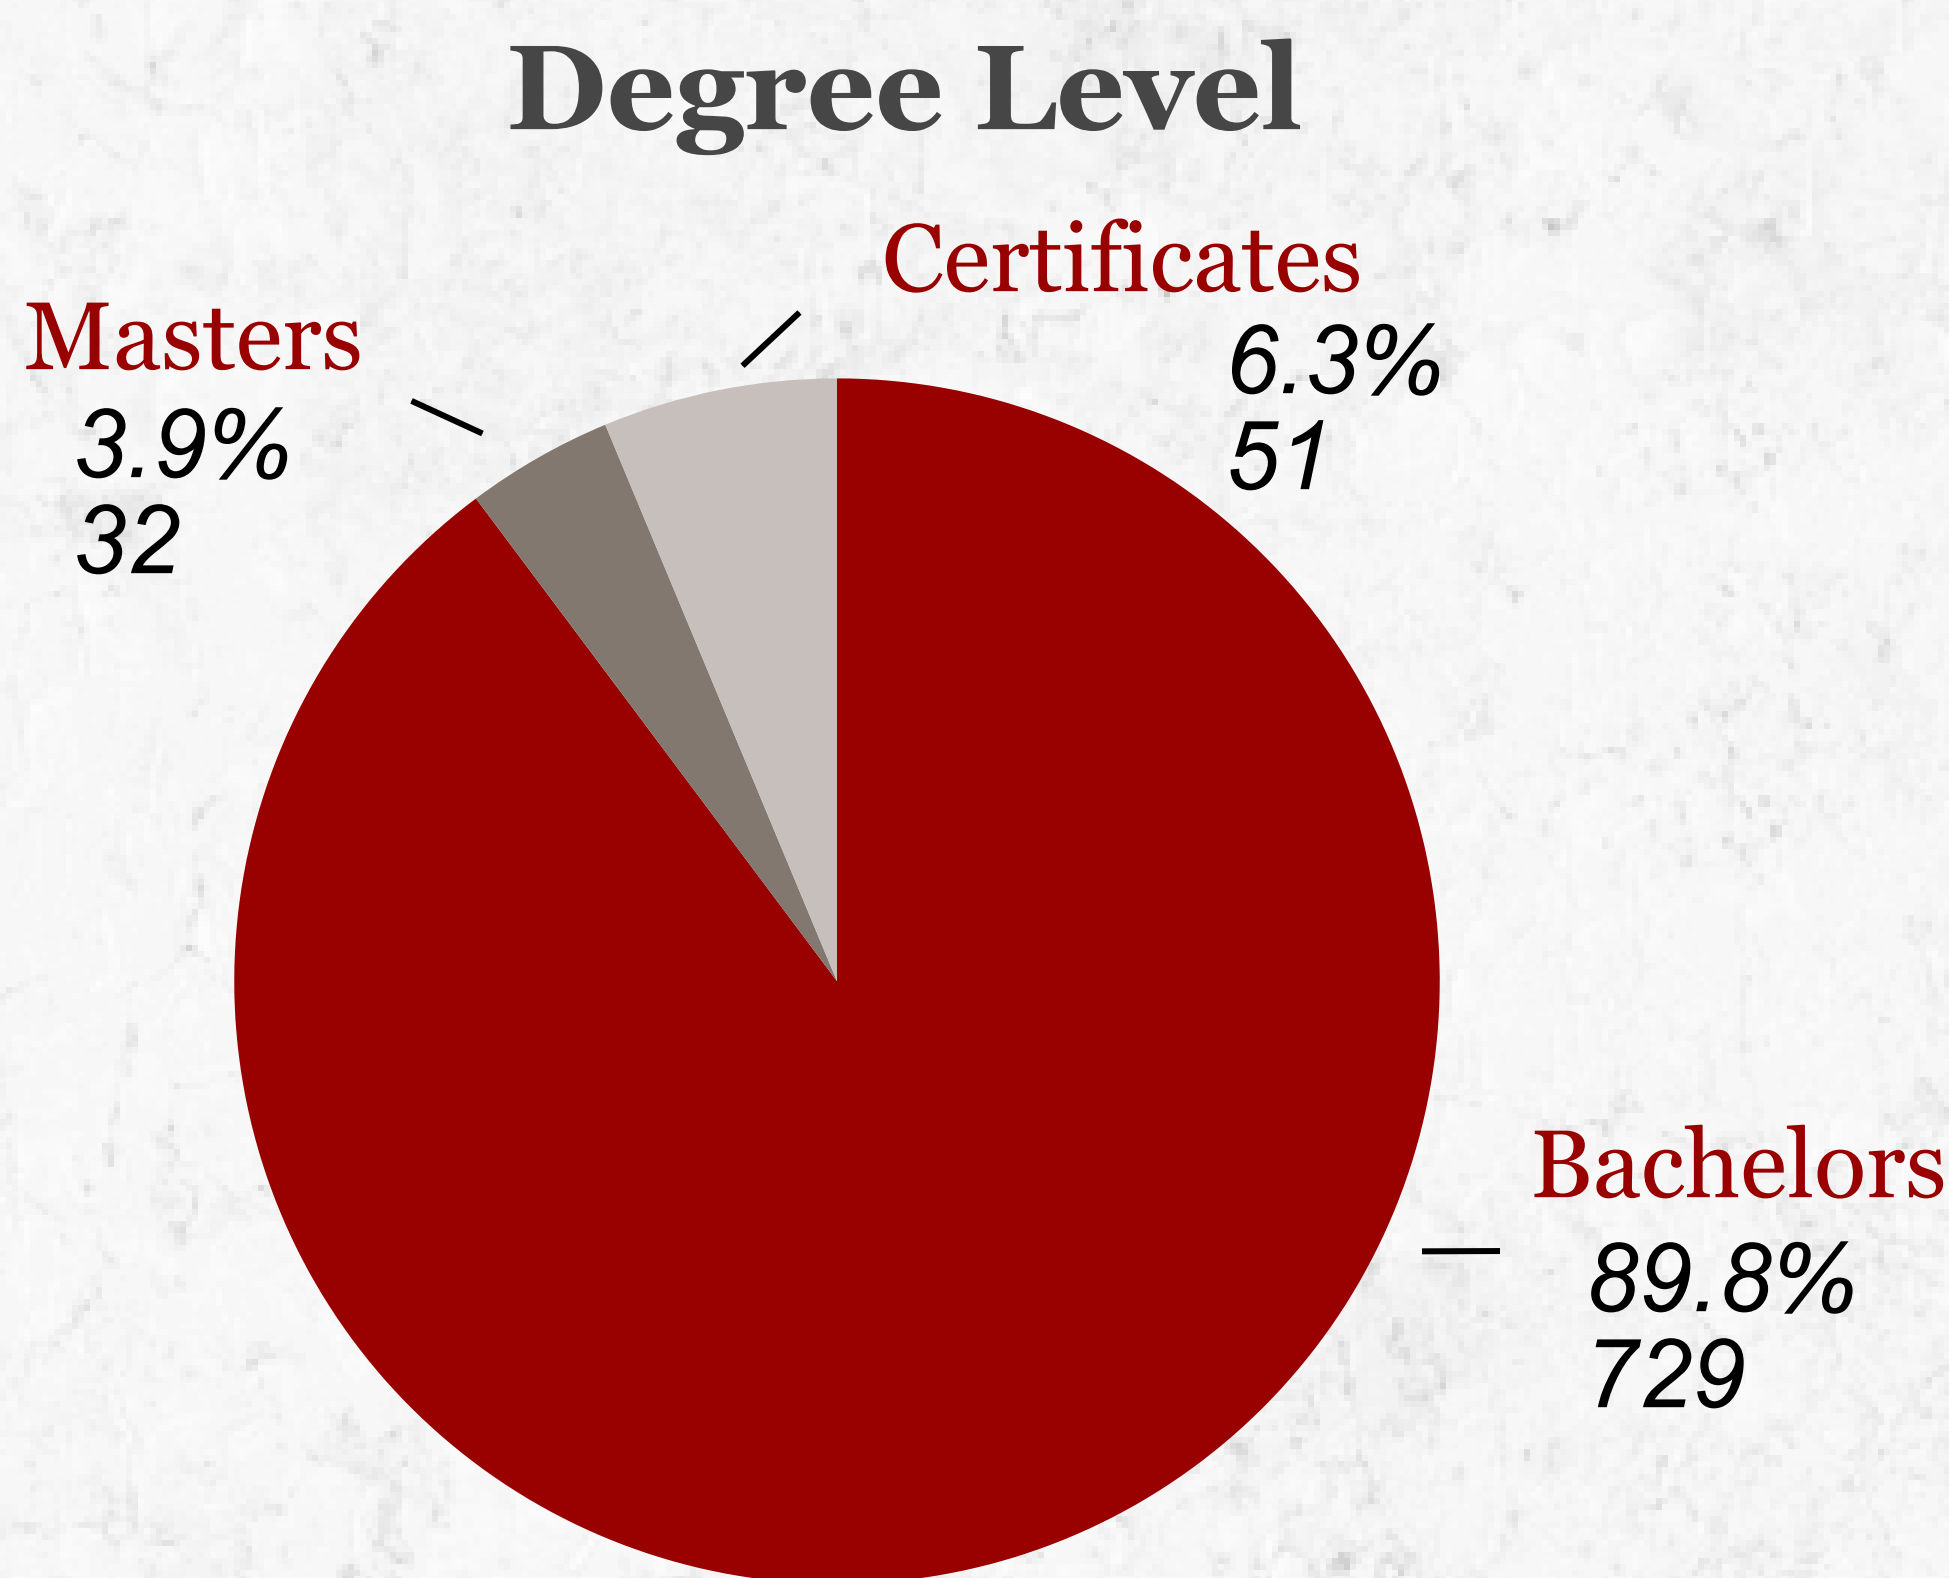

# INDIANA UNIVERSITY

## Degree Completion East

### 2017-2018 Completion Distribution

### Top Program Areas

- ★ Business Administration 25.2%
- ★ Nursing 14.8%
- ★ Psychology 13.0%
- ★ General Studies 7.0%
- ★ Criminal Justice 6.0%

66.1%  
of Bachelor's  
Degree  
Completers