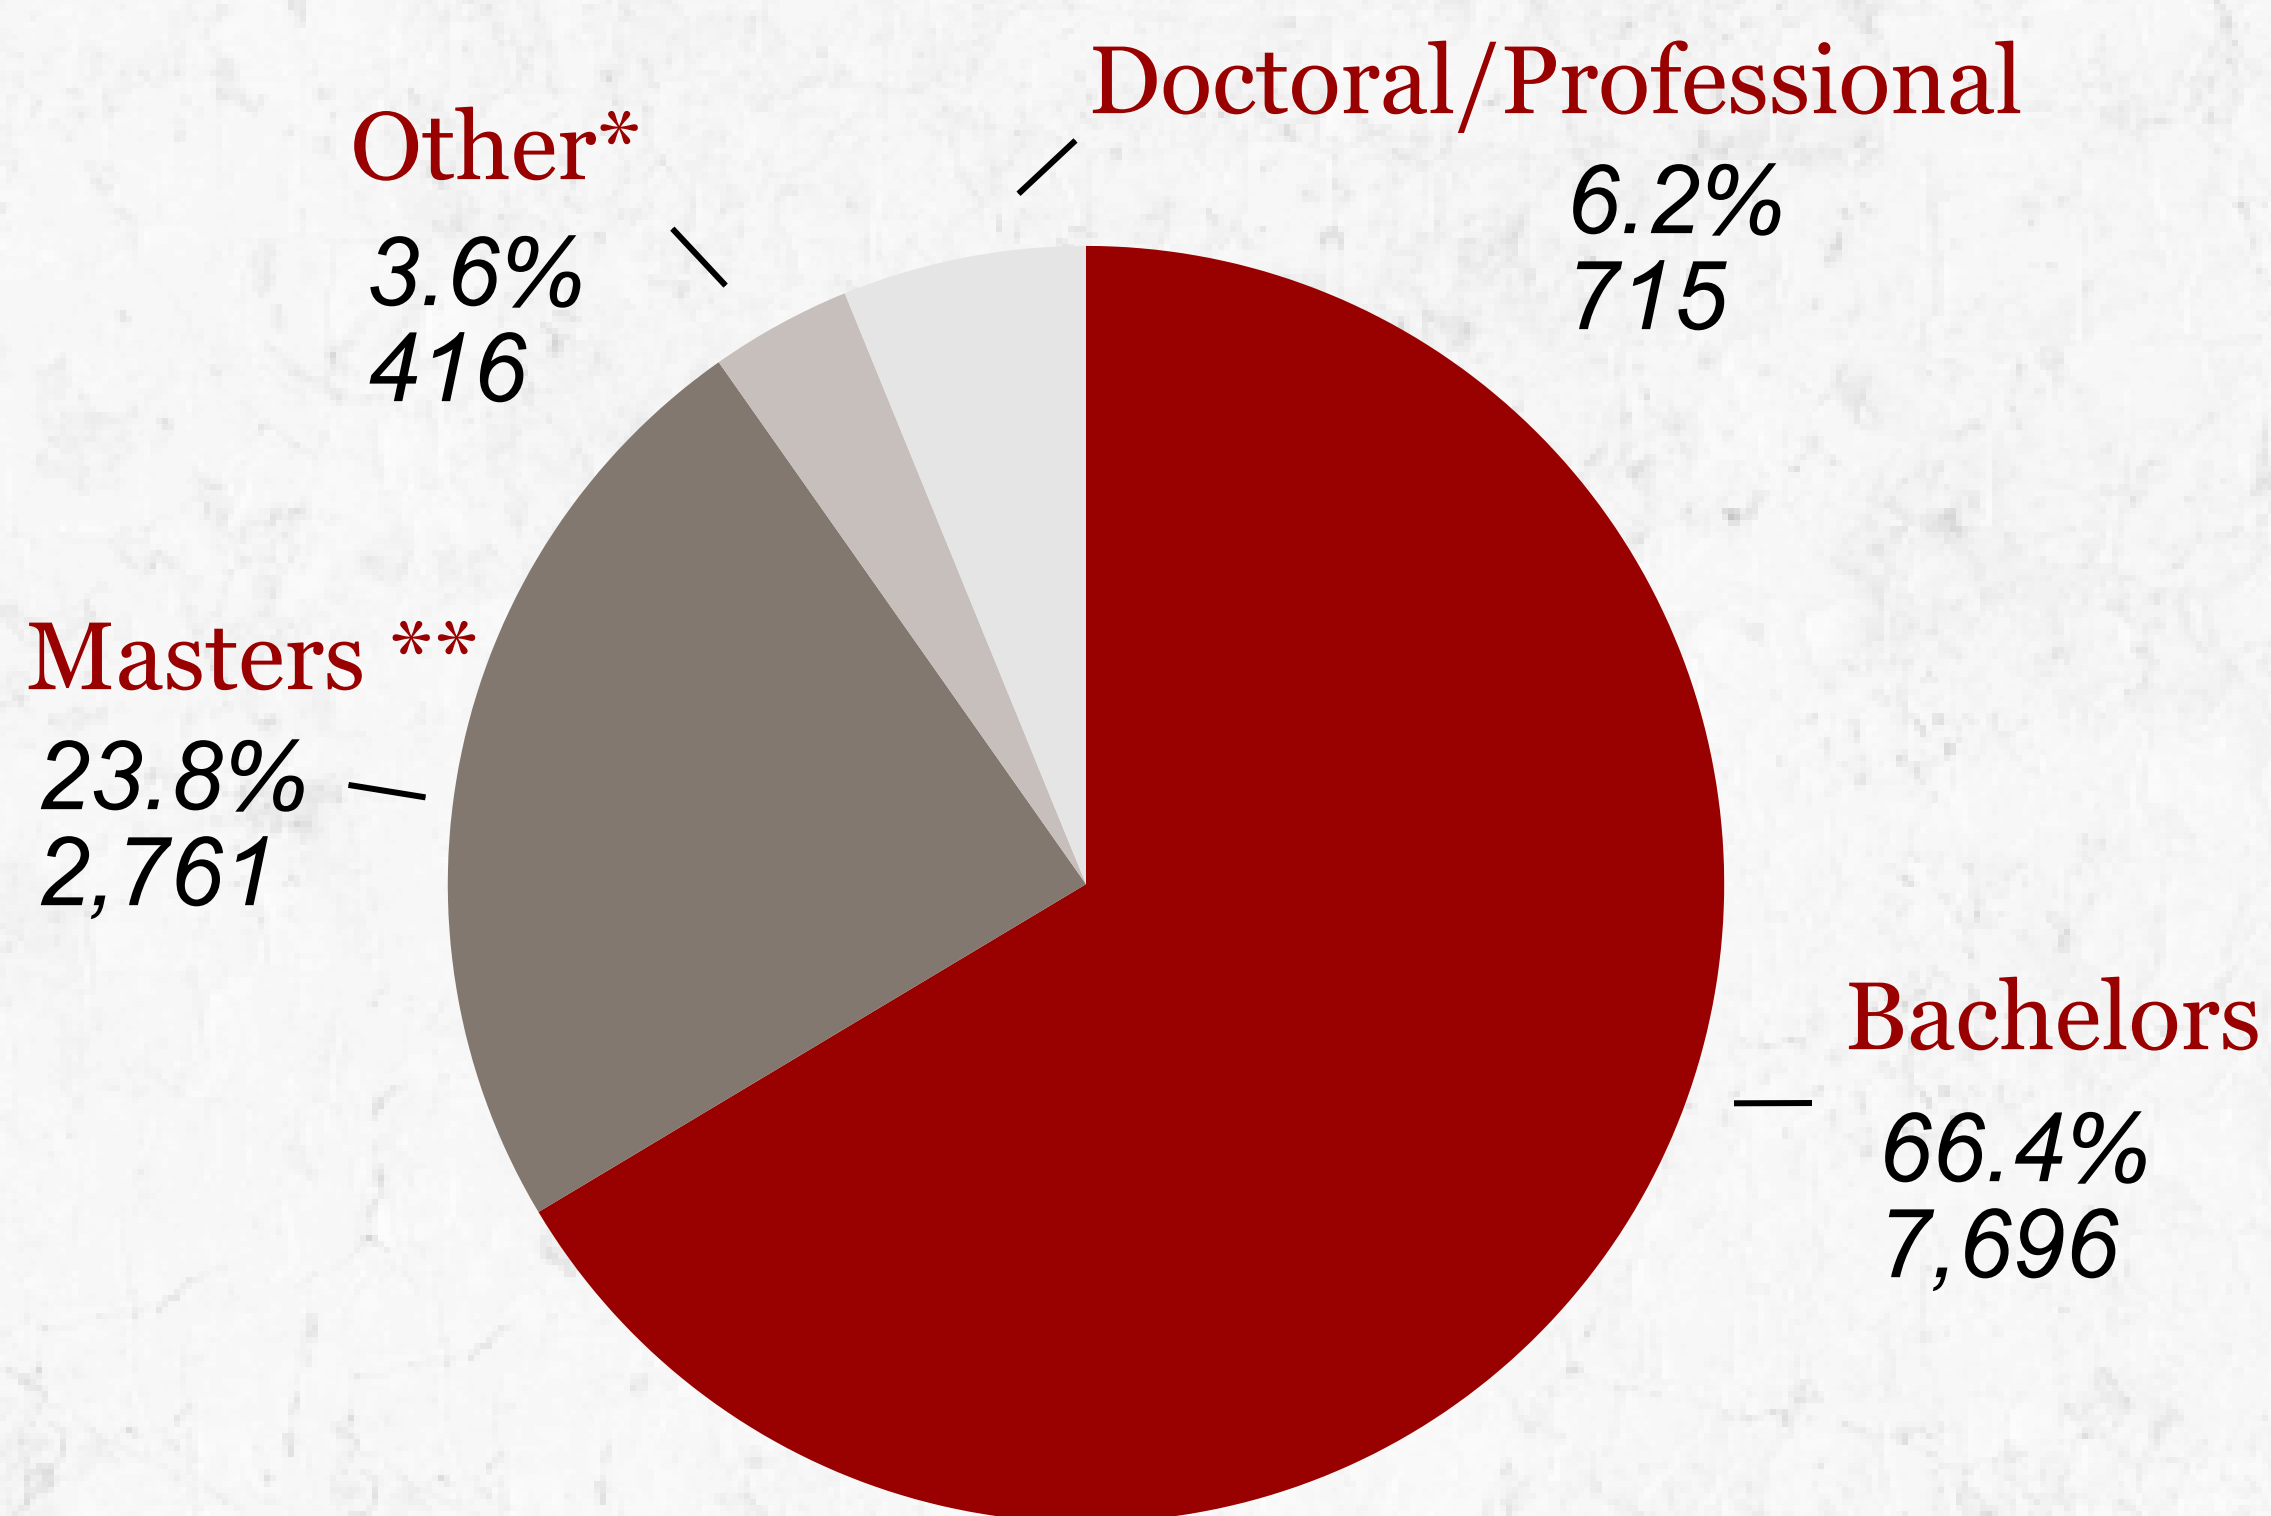

INDIANA UNIVERSITY

Degree Completion Bloomington

↑ 5 - Year
Increase
11.6%

2017-2018 Completion Distribution

Degree Level

Campus

*Associate Degrees & Certificates

**Masters and Specialist Degrees

Bachelor Degree Breakout

- ➔ 16% Domestic Minority
- ➔ 13% International
- ➔ 50% Female
- ➔ 58% Resident
- ➔ 3.3 Average Cumulative GPA

Top Program Areas

- ★ Business Administration 25.0%
- ★ Public Affairs 7.5%
- ★ Informatics 7.1%
- ★ Kinesiology 5.4%
- ★ Psychology 4.0%

48.9%
of Bachelor's
Degree
Completers