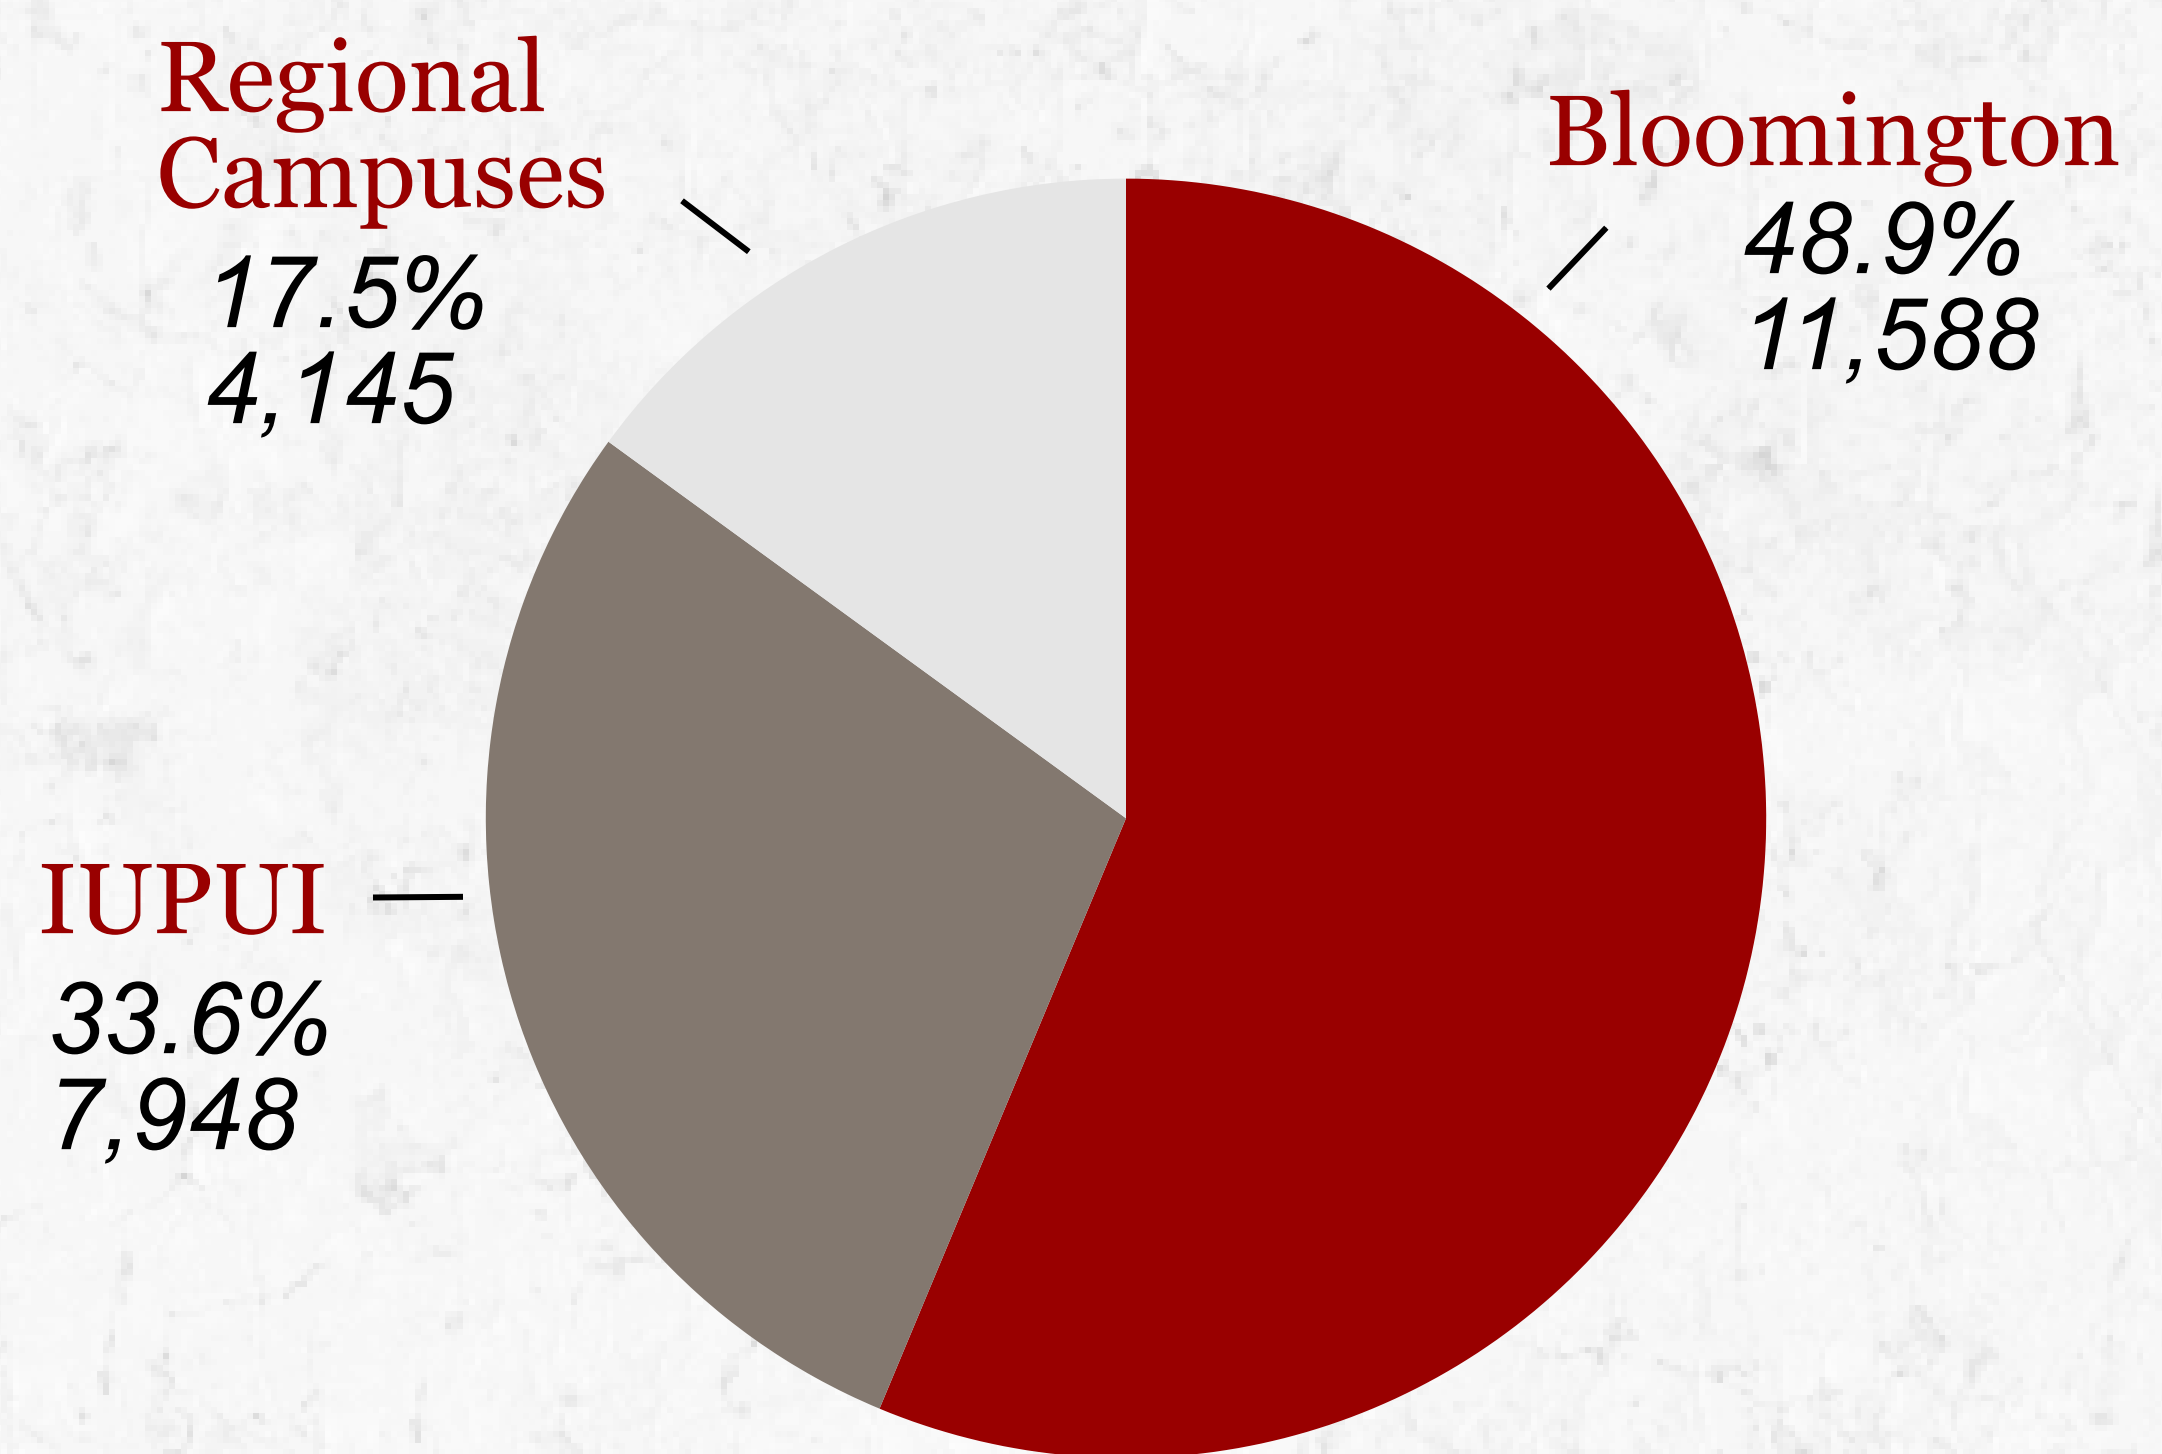

Campus

*Associate Degrees & Certificates

**Masters and Specialist Degrees

Bachelor Degree Breakout

- ➔ 16% Domestic Minority
- ➔ 13% International
- ➔ 50% Female
- ➔ 58% Resident
- ➔ 3.3 Average Cumulative GPA

Top Program Areas

- ★ Business Administration 25.0%
- ★ Public Affairs 7.5%
- ★ Informatics 7.1%
- ★ Kinesiology 5.4%
- ★ Psychology 4.0%

48.9%
of Bachelor's
Degree
Completers