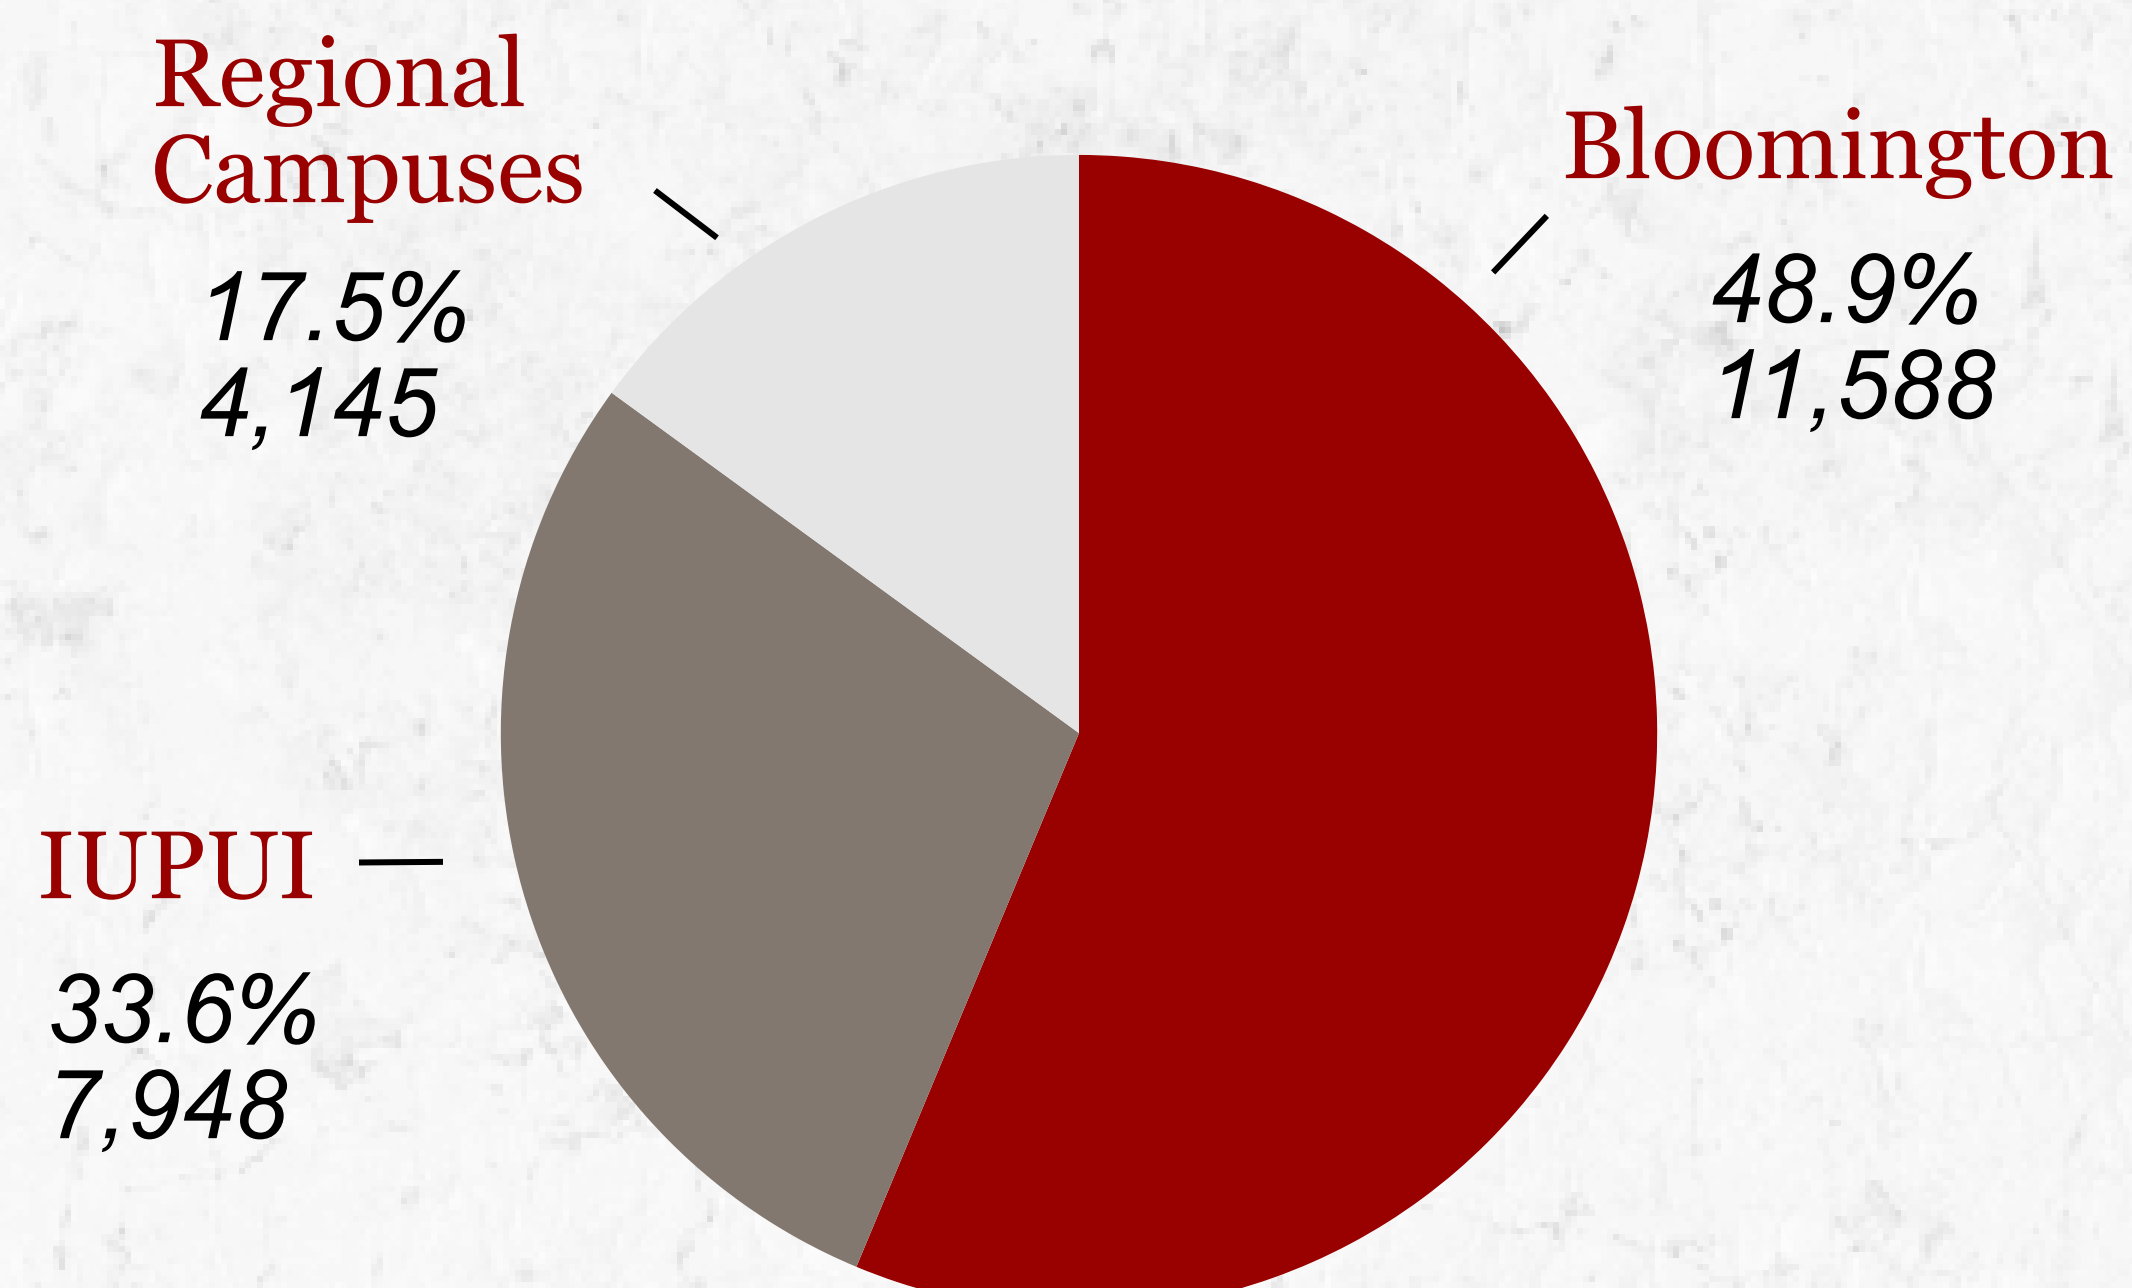

INDIANA UNIVERSITY

Degree Completion

IU System Wide

↑ 5 - Year Increase 9.3%

2017-2018 Completion Distribution

Degree Level

Campus

*Associate Degrees & Certificates

Bachelor Degree Breakout

- ➔ 19% Domestic Minority
- ➔ 56% Female
- ➔ 74% Resident
- ➔ 3.3 Average Cumulative GPA

Top Program Areas

- ★ Business Administration 20.1%
- ★ Nursing 6.4%
- ★ Public Administration 4.3%
- ★ Informatics 4.1%
- ★ General Studies 3.6%

38.6%
of Bachelor's Degree Completers