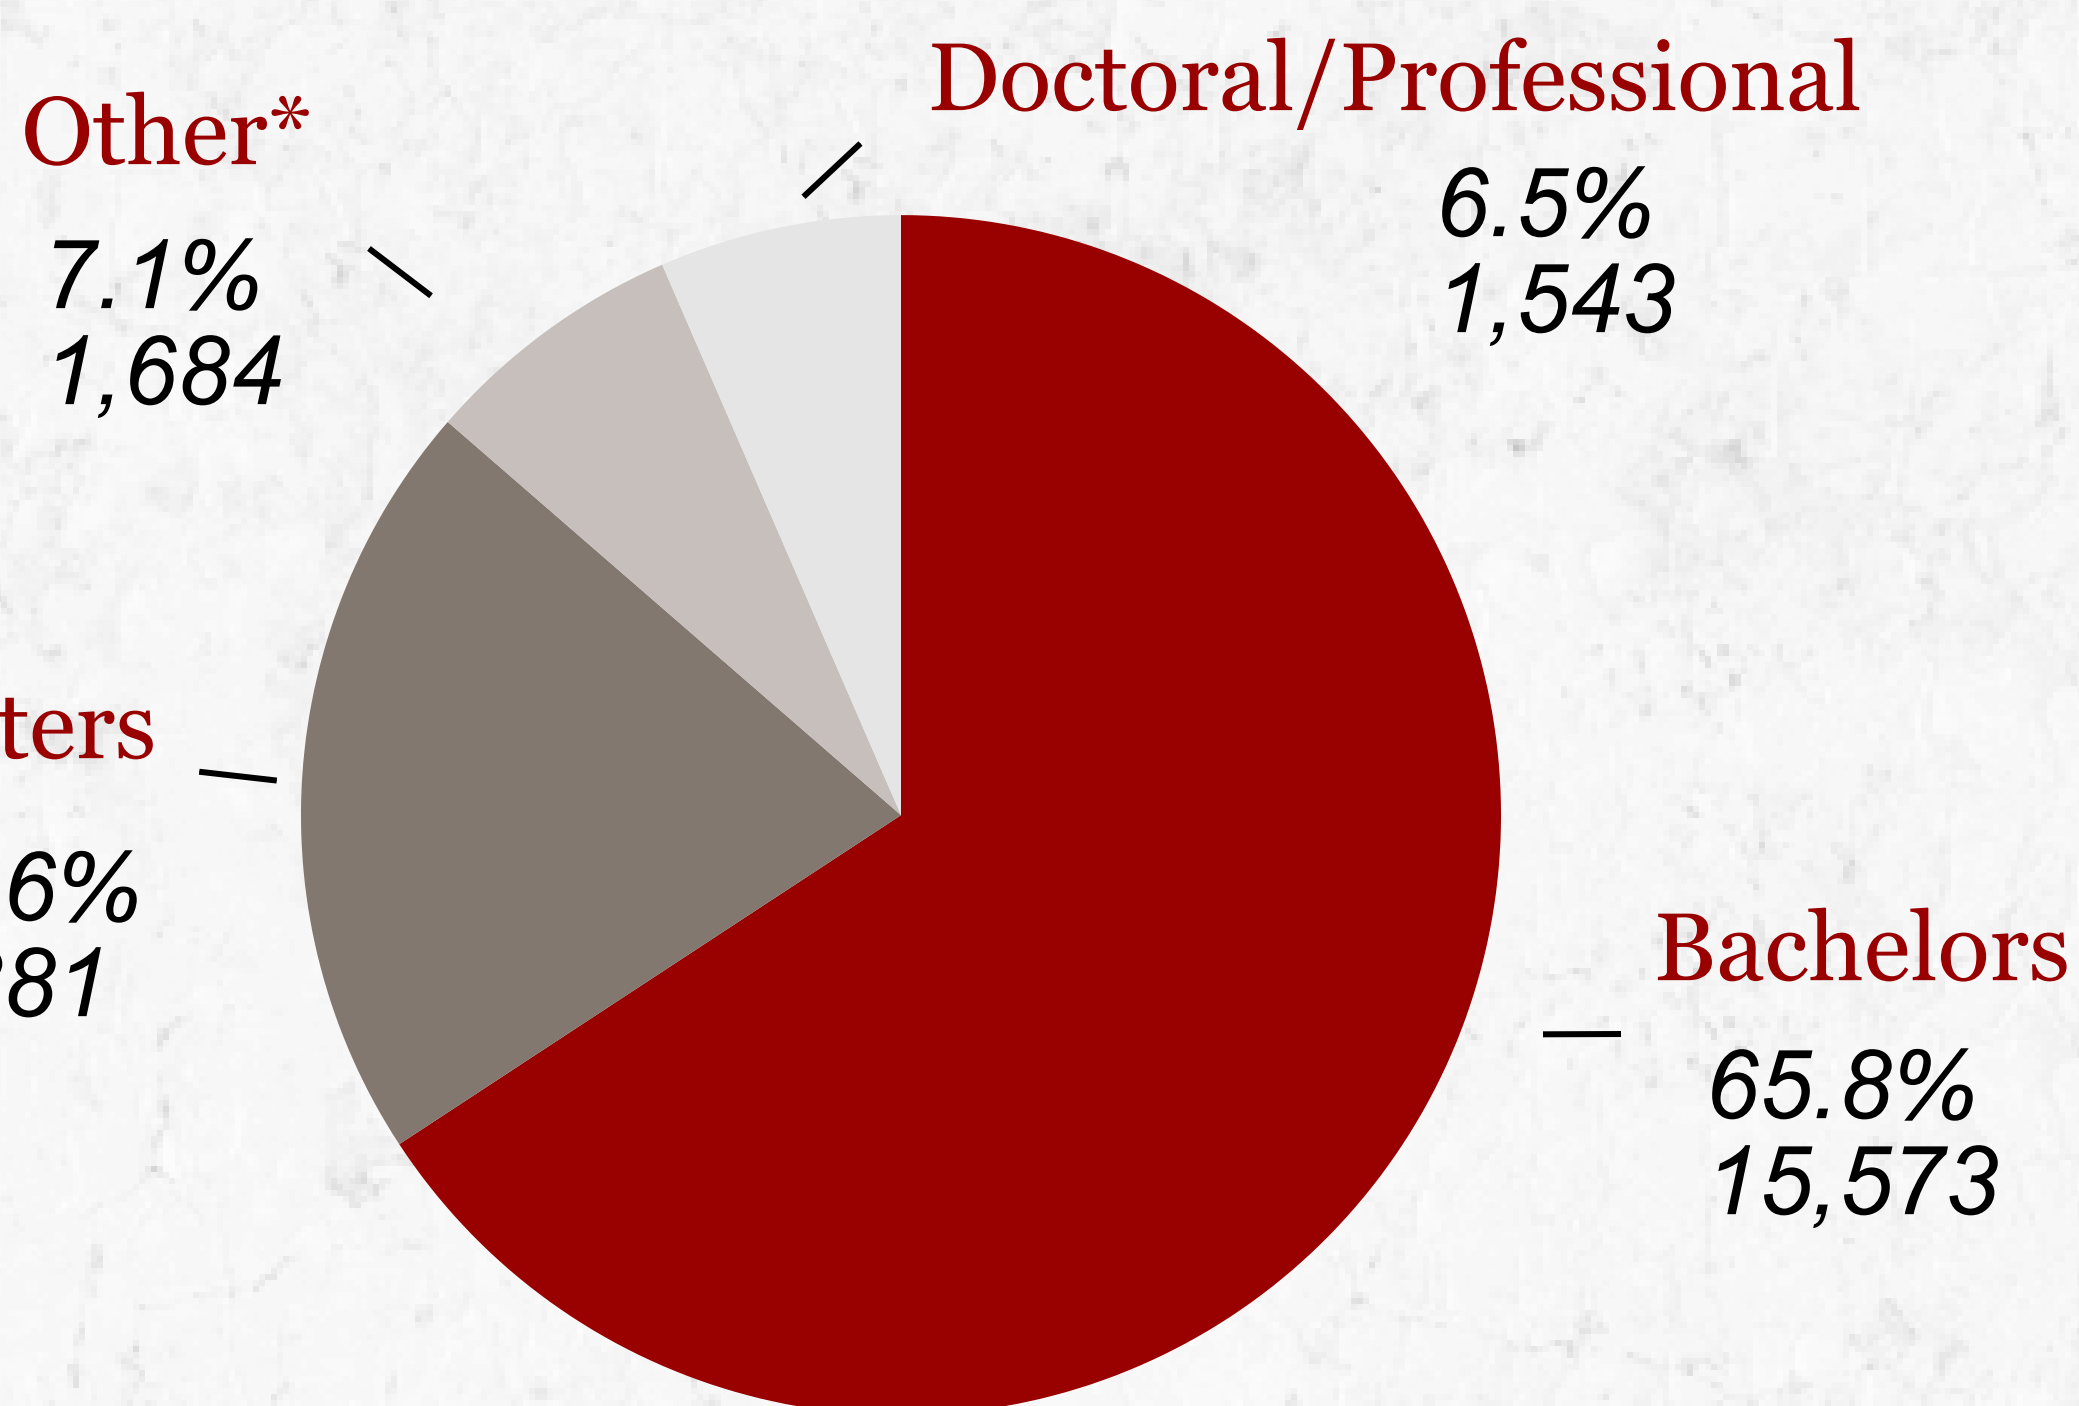

INDIANA UNIVERSITY

Degree Completion

IU System Wide

↑ 5 - Year Increase 9.3%

2017-2018 Completion Distribution

Degree Level

Campus

*Associate Degrees & Certificates

Bachelor Degree Breakout

- ➔ 19% Domestic Minority
- ➔ 56% Female
- ➔ 74% Resident
- ➔ 3.3 Average Cumulative GPA

Top Program Areas

- ★ Business Administration 20.1%
- ★ Nursing 6.4%
- ★ Public Administration 4.3%
- ★ Informatics 4.1%
- ★ General Studies 3.6%

38.6%
of Bachelor's Degree Completers