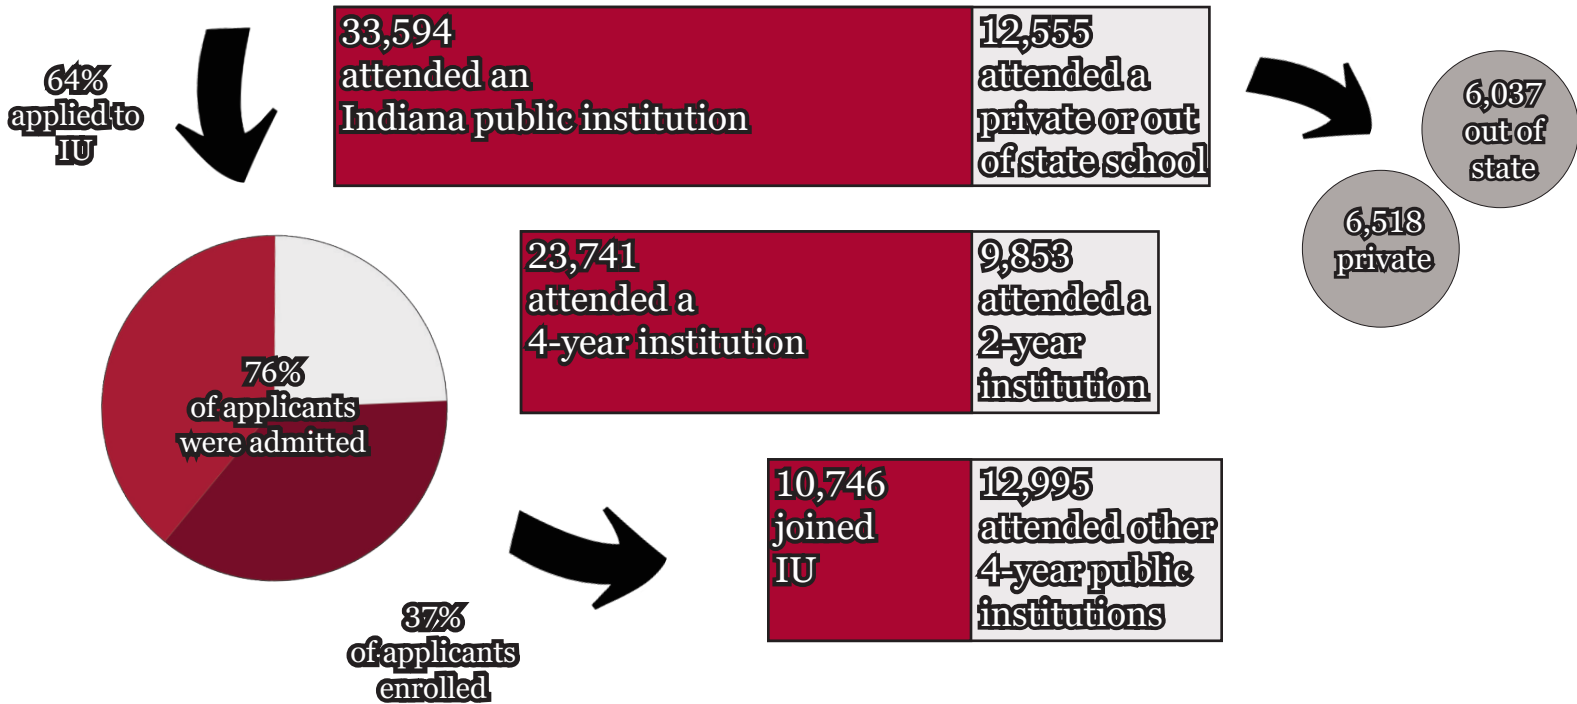

Where Did Indiana's 2017 High School Graduates Go?

In 2017, 73,238 students graduated from an Indiana high school...

4-Year Indiana Public Institutions Enrollment Breakdown

Indiana University

IU Bloomington	4,294	18.1%
IUPUI	3,587	15.1%
IU South Bend	856	3.6%
IU Southeast	642	2.7%
IU Kokomo	540	2.3%
IU Northwest	533	2.2%
IU East	294	1.2%
Total IU	10,746	45%

Other Institutions

Purdue - West Lafayette	3,921	16.5%
Ball State University	3,186	13.4%
Indiana State University	2,065	8.7%
U. of Southern Indiana	1,405	5.9%
IPFW	1,352	5.7%
Purdue - Northwest	935	3.9%
Purdue - Polytechnic	131	0.6%
Total Other	12,995	55%