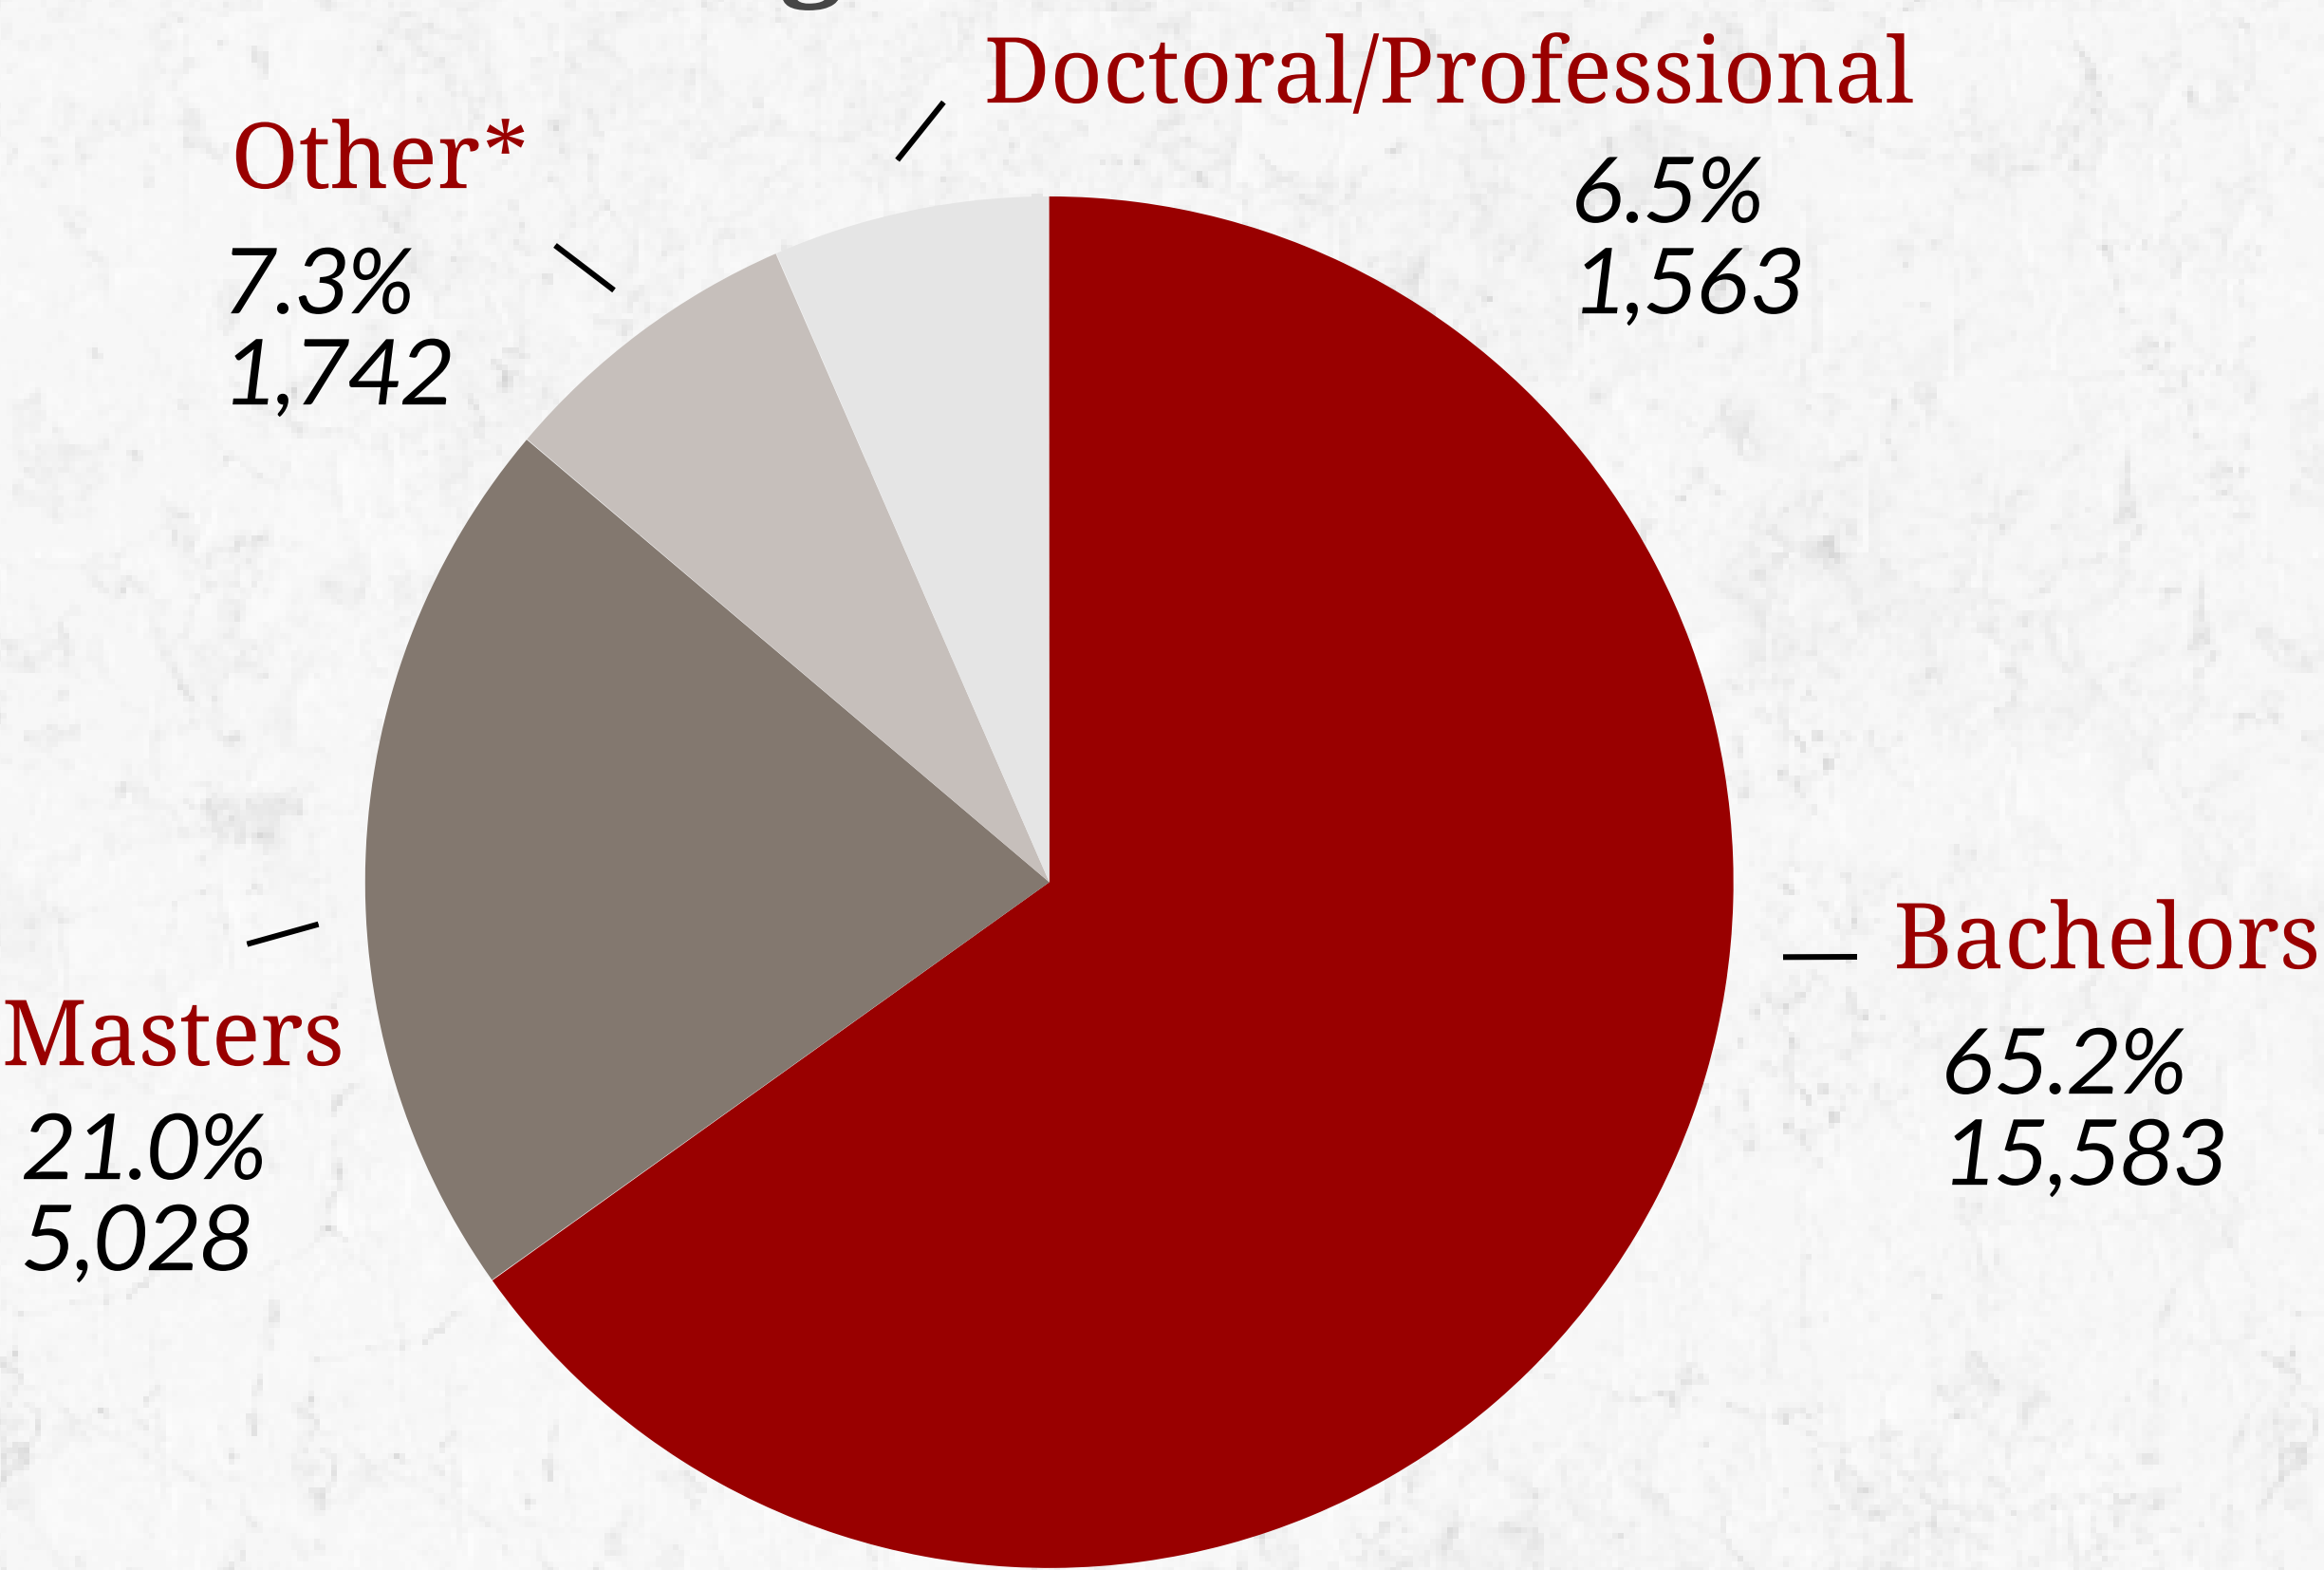

INDIANA UNIVERSITY

Degree Completion IU System Wide

↑ 5 - Year Increase
5%

2019-2020 Completion Distribution

Degree Level

Campus

*Associate Degrees & Certificates

Bachelor Degree Breakout

- ➔ • 21% Domestic Students of Color
- ➔ • 57% Female
- ➔ • 74% Resident
- ➔ • 3.3 Average Cumulative GPA

Top Program Areas

- ★ Business/Commerce 19.2%
- ★ Nursing/Registered Nurse 4.6%
- ★ Public Administration 4.5%
- ★ General Studies 4.0%
- ★ Informatics 3.8%

36.1%
of Bachelor's
Degree
Completers