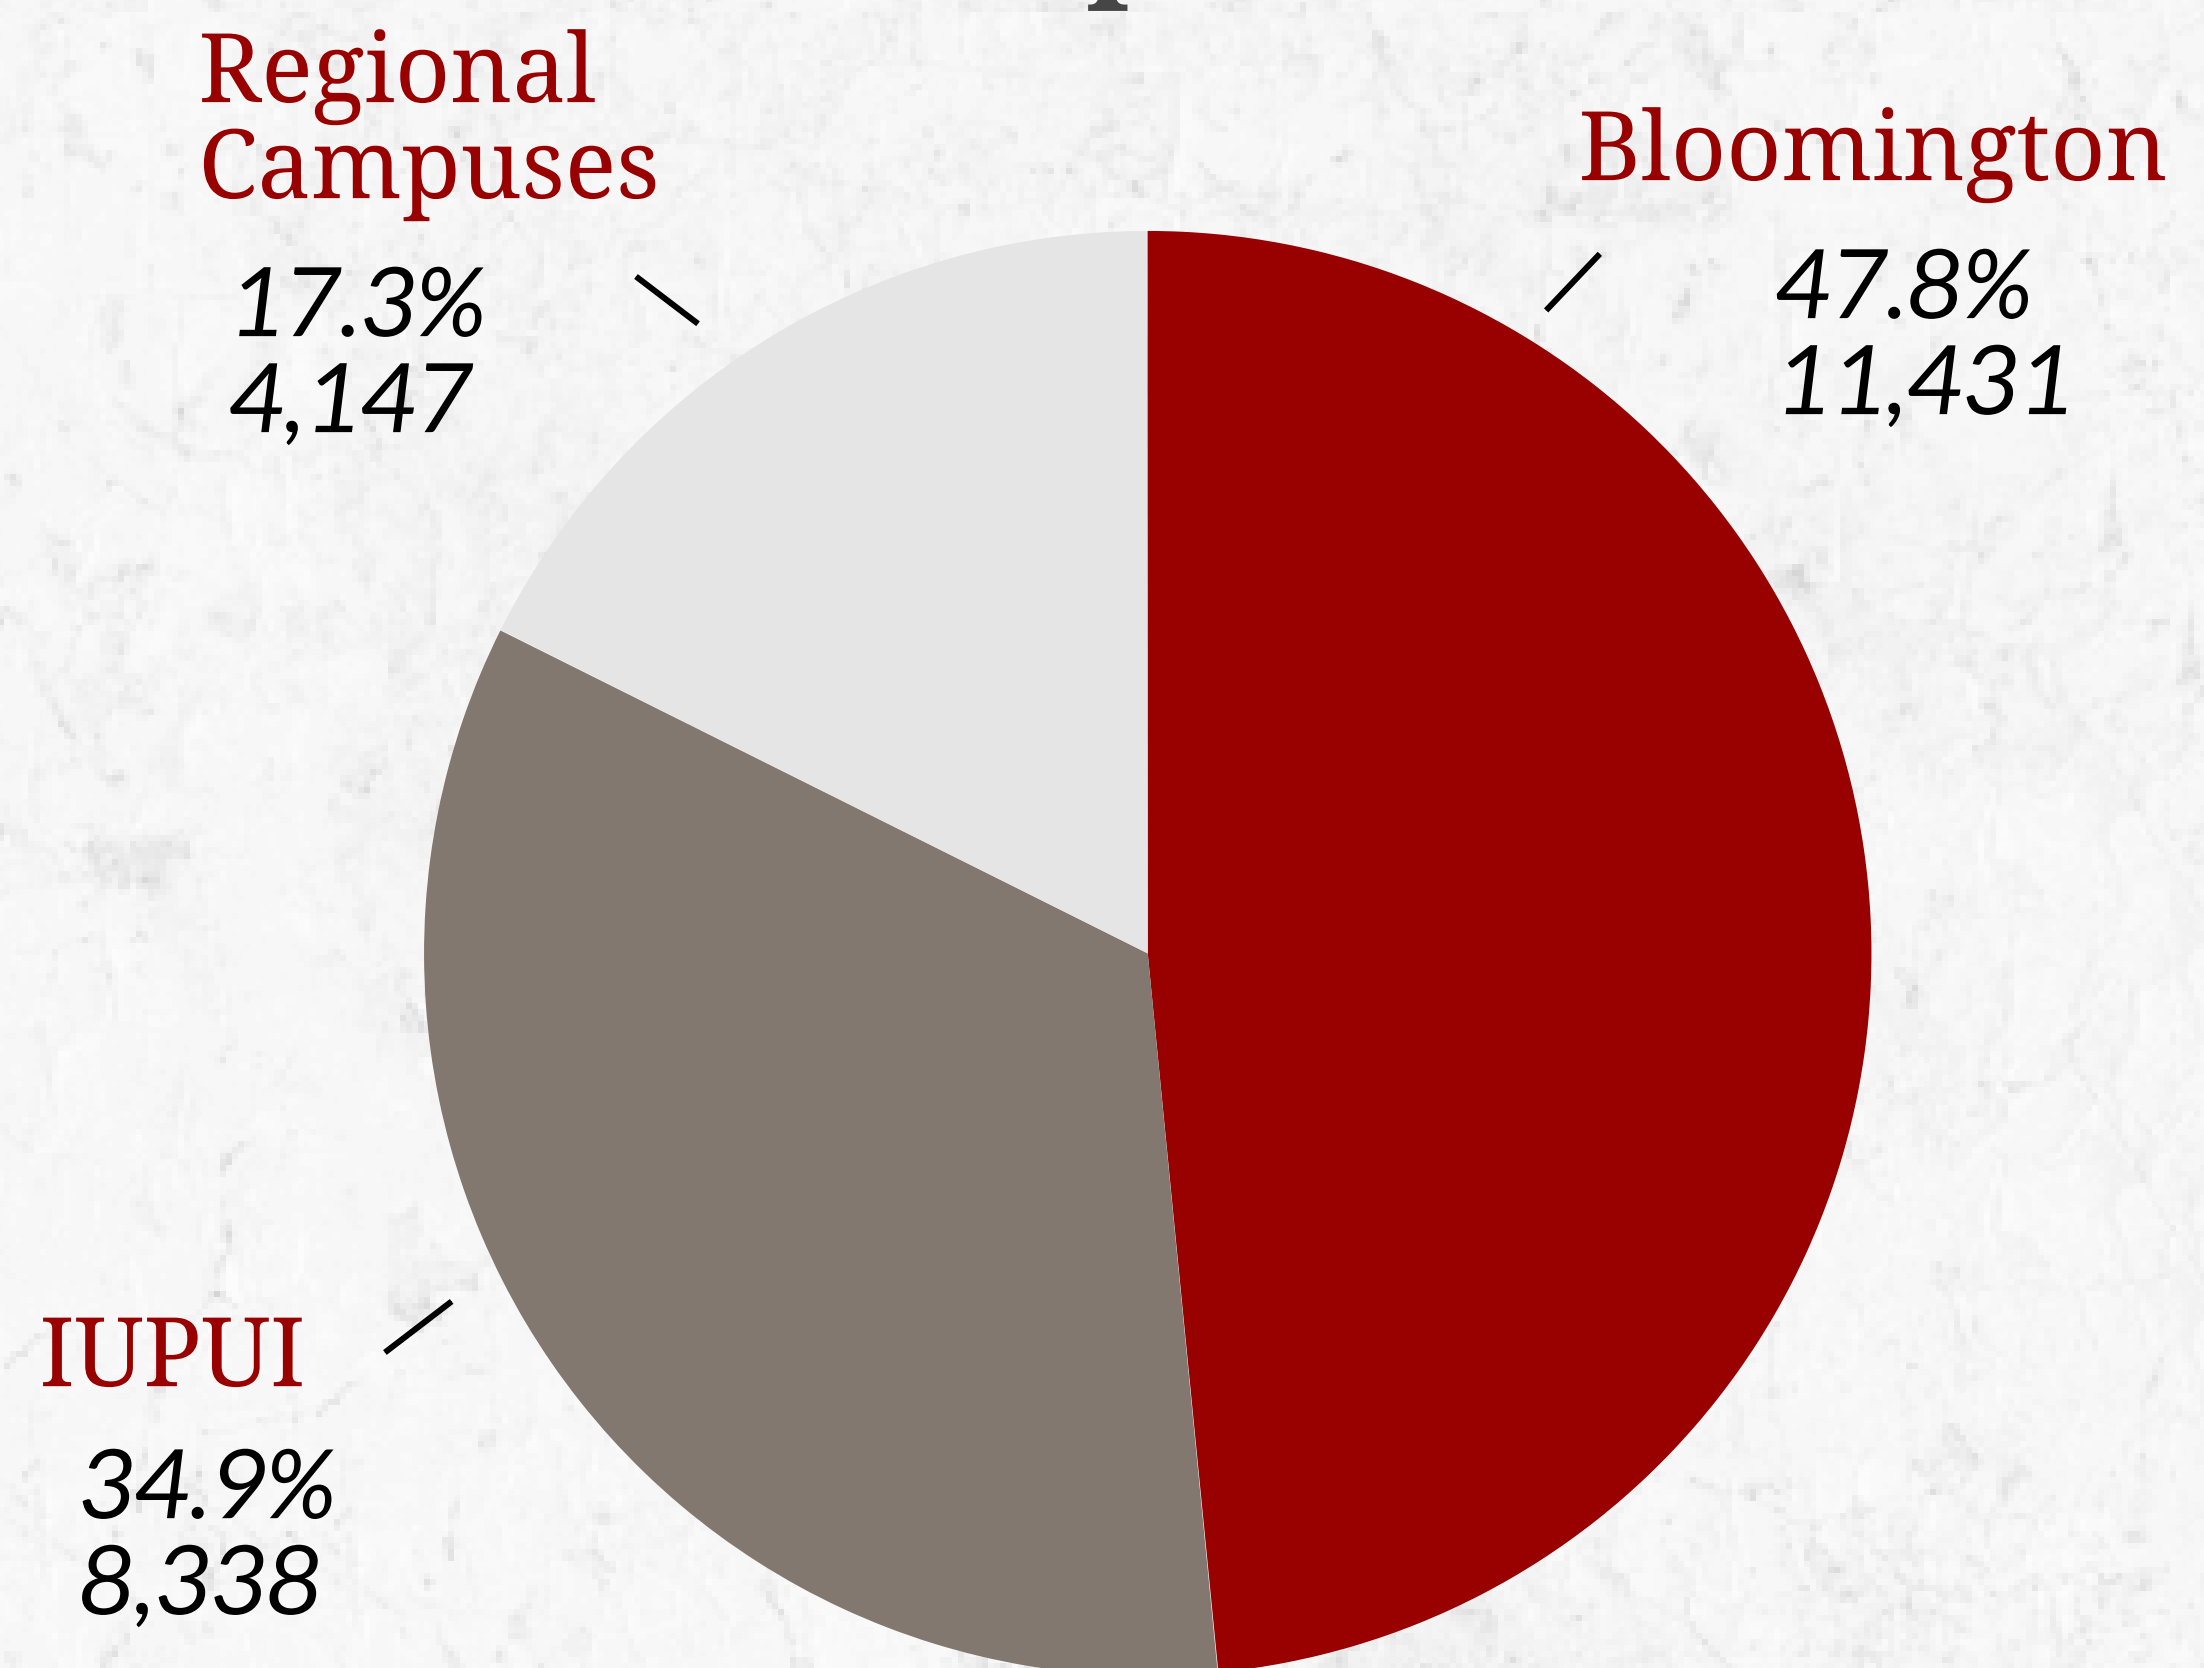

INDIANA UNIVERSITY

Degree Completion IU System Wide

↑ 5 - Year Increase
5%

2019-2020 Completion Distribution

Degree Level

Campus

*Associate Degrees & Certificates

Bachelor Degree Breakout

- ➔ • 21% Domestic Students of Color
- ➔ • 57% Female
- ➔ • 74% Resident
- ➔ • 3.3 Average Cumulative GPA

Top Program Areas

- ★ Business/Commerce 19.2%
- ★ Nursing/Registered Nurse 4.6%
- ★ Public Administration 4.5%
- ★ General Studies 4.0%
- ★ Informatics 3.8%

36.1%
of Bachelor's
Degree
Completers