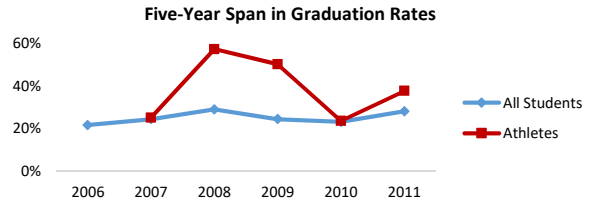

Federal guidelines require Indiana University to publish graduation rates for all students and student athletes who receive athletic-based financial aid. This report provides graduation rates for all full-time bachelor's degree seeking students and student athletes who began in 2011 and completed their bachelor's degree within 6 years. For comparison, this report also includes full-time bachelor's degree-seeking undergraduates who were enrolled in the fall of the previous year.

Graduation Rates	Percent
All Students	28.0%
Athletes	37.5%

Bachelor Degree-seeking - All Students

	Male		Female		Total	
	Began	Grad	Began	Grad	Began	Grad
Hispanic	48	25.0%	96	29.2%	144	27.8%
Afr. Amer.	57	10.5%	96	10.4%	153	10.5%
Am. Indian			**	0.0%	**	0.0%
Asian Amer.	**	33.3%	**	60.0%	**	50.0%
Nat Haw./Pac. Islndr	**	0.0%			**	0.0%
White	126	35.7%	256	34.8%	382	35.1%
Two or More Races	**	28.6%	15	26.7%	22	27.3%
International						
Unknown	**	0.0%	**	20.0%	**	14.3%
Total	244	27.0%	474	28.5%	718	28.0%

Bachelor Degree-seeking - Athletes

	Male		Female		Total	
	Began	Grad	Began	Grad	Began	Grad
Hispanic						
Afr. Amer.	**	0.0%			**	0.0%
Am. Indian						
Asian Amer.						
Nat Haw./Pac. Islndr						
White			**	42.9%	**	42.9%
Two or More Races						
International						
Unknown						
Total	**	0.0%	**	42.9%	**	37.5%

Basketball

	Male		Female		Total	
	Began	Grad	Began	Grad	Began	Grad
Hispanic						
Afr. Amer.	**	0.0%			**	0.0%
Am. Indian						
Asian Amer.						
Nat Haw./Pac. Islndr						
White			**	60.0%	**	60.0%
Two or More Races						
International						
Unknown						
Total	**	0.0%	**	60.0%	**	50.0%

All Other Sports

	Male		Female		Total	
	Began	Grad	Began	Grad	Began	Grad
Hispanic						
Afr. Amer.						
Am. Indian						
Asian Amer.						
Nat Haw./Pac. Islndr						
White			**	0.0%	**	0.0%
Two or More Races						
International						
Unknown						
Total			**	0.0%	**	0.0%

	All FT Students		Student Athletes				Total	
	M	F	Basketball		Other		M	F
Hispanic	185	437						
Afr. Amer.	120	281	5	1			5	1
Am. Indian	3	1						
Asian Amer.	31	39						
Nat Haw./Pac. Islndr								
White	484	968	2	9	8	2		17
Two or More Races	29	62		1				1
International	6	3						
Unknown	18	15						
Total	876	1,806	7	11	0	8	7	19