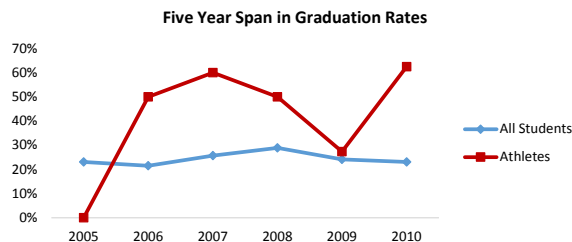

Federal guidelines require Indiana University to publish graduation rates for all students and student athletes who receive athletic-based financial aid. This report provides graduation rates for all full-time bachelor's degree seeking students and student athletes who began in 2010 and completed their bachelor's degree within 6 years. For comparison, this report also includes full-time bachelor's degree-seeking undergraduates who were enrolled in the fall of the previous year.

Graduation Rates	Percent
All Students	23.1%
Athletes	62.5%

Bachelor Degree-seeking - All Students

	Male		Female		Total	
	Began	Grad	Began	Grad	Began	Grad
Hispanic	59	16.9%	97	18.6%	156	17.9%
Afr. Amer.	51	3.9%	101	6.9%	152	5.9%
Am. Indian			**	0.0%		0.0%
Asian Amer.	**	100.0%	**	71.4%	**	75.0%
Nat Haw./Pac. Islndr						**
White	164	26.8%	276	31.9%	440	30.0%
Two or More Races	**	12.5%	**	57.1%	15	33.3%
International						
Unknown	**	0.0%	**	31.0%	11	9.1%
Total	289	20.1%	495	24.9%	784	23.1%

Bachelor Degree-seeking - Athletes

	Male		Female		Total	
	Began	Grad	Began	Grad	Began	Grad
Hispanic			**	100.0%	**	100.0%
Afr. Amer.						
Am. Indian						
Asian Amer.						
Nat Haw./Pac. Islndr						
White			**	57.1%	**	57.1%
Two or More Races						
International						
Unknown						
Total			**	62.5%	**	62.5%

Baseball

	Male	
	Began	Grad
Hispanic		
Afr. Amer.		
Am. Indian		
Asian Amer.		
Nat Haw./Pac. Islndr		
White		
Two or More Races		
International		
Unknown		
Total		

Basketball

	Male		Female		Total	
	Began	Grad	Began	Grad	Began	Grad
Hispanic						
Afr. Amer.						
Am. Indian						
Asian Amer.						
Nat Haw./Pac. Islndr						
White			**	75.0%	**	75.0%
Two or More Races						
International						
Unknown						
Total			**	75.0%	**	75.0%

All Other Sports

	Male		Female		Total	
	Began	Grad	Began	Grad	Began	Grad
Hispanic			**	100.0%		
Afr. Amer.						
Am. Indian						
Asian Amer.						
Nat Haw./Pac. Islndr						
White			**	33.3%		
Two or More Races						
International						
Unknown						
Total			**	50.0%		

	All FT Students		Student Athletes				Total	
	M	F	Basketball		Other		M	F
Hispanic	200	434						
Afr. Amer.	134	305	3		1		3	1
Am. Indian	1	3						
Asian Amer.	34	42						
Nat Haw./Pac. Islndr		1						
White	517	1,040	5	8	6		5	14
Two or More Races	23	63						
International	6	3						
Unknown	17	19						
Total	932	1,910	8	8	7		8	15